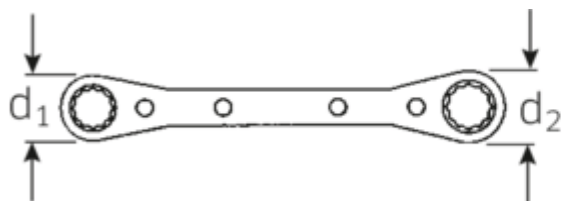

Ratchet ring spanner, inch, double hex.

25aN

Art.No. **41564246**
 GTIN **4018754164509**
 Model **25AN 13/16 X 15/16**
RATSCHENRINGSCHLUESSEL

Label. Ratchet ring spanner Spanner size 13/16 x 15/16 " L.235mm

- Features.**
- With double hex
 - Like No. 25, but in an all-steel design
 - Fed. Spec. GGG-W-001405

Advantages.

Like No. 25, but in all-steel design

Technical Drawing.

Technical Attributes.

a	12 mm
Drive profile	Double hexagon AS-drive
d1	36 mm
d2	40 mm

Logistics data.

Depth mm (IFS)	236
Width mm (IFS)	42
Height mm (IFS)	12
Length (packed, mm)	236
Width (packed, mm)	42

Length mm (L) 235 mm
Spanner width 1 [inch] 13/16 "
Spanner width s 2 [inch] 15/16 "

Height (packed, mm) 12
Volume (packed, dm³) 0.118944 dm³
Art. no. 41564246
Weight (gross, kg) 0,281
Weight PAP (kg) 0,000
Weight PVC (kg) 0,005
GTIN 4018754164509
Country of origin UNITED STATES
Region of origin Ausländischer Ursprung
WEEE/ElektroG nicht ear-pflichtig
Customs tariff no. 82041100
Packing standard 1
Weight 281 g