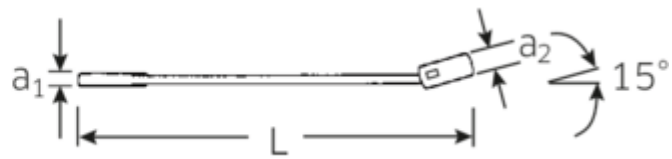

Features.

- reversible
- bi-hexagon
- 72 teeth
- for work in confined spaces, tight ratchet angle of only 5°
- ring end offset by 15°
- Chrome Alloy Steel, chrome plated

Advantages.

STAHlwILLE ratchet combination wrench 11 mm, interchangeable, ring end 15 ° angled with bi-hexagon, length 165 mm, chrome alloy steel, chrome-plated, 41171111

Switchable ratchet for quick tightening and loosening of screws

The integrated 72-sprocket ratchet provides a working angle of only 5° – facilitating efficient working even in confined spaces

High-quality, non-slip surface texture – for safe working even with oily hands

Technical Drawing.

Technical Attributes.

a1	6,1 mm
a2	8,4 mm
Number of teeth	72
Working angle	5 °
Width mm (b)	23,0 mm
d	22,0 mm
Length mm (L)	165 mm
Jaw angle	15 °
Width across flats [mm]	11 mm
Spanner width 1 [mm]	11 mm
Spanner width 2 [mm]	11 mm

Logistics data.

Depth mm (IFS)	162
Width mm (IFS)	22
Height mm (IFS)	13
Length (packed, mm)	185
Width (packed, mm)	85
Height (packed, mm)	20
Volume (packed, dm3)	0.3145 dm3
Art. no.	41171111
Weight (gross, kg)	0,353
Weight PAP (kg)	0,000
Weight PVC (kg)	0,004
GTIN	4018754239160
Country of origin	TAIWAN, PROVINCE OF CHINA
Region of origin	Ausländischer Ursprung
WEEE/ElektroG	nicht ear-pflichtig
Customs tariff no.	82041100
Packing standard	5
Weight	71 g