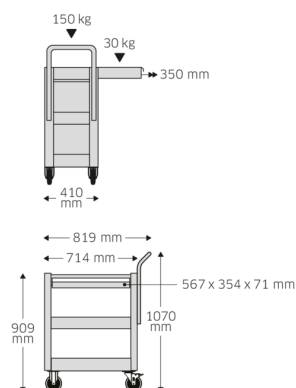

Service trolley

612 ST

Art.No. 81300612
GTIN 4018754333981
Model 612 ST

Label. Service trolley Load capacity 150kg

Features.

- 1 drawer
- 2 shelves
- Castor set with 2 locking brakes and rubber tyres

Advantages.

Product highlights.

Handy.
Perfectly equipped with one drawer and two practical shelves.

Trailblazing.

Rubberized comfort wheels (Ø 125 mm) with two parking brakes ensure ease of movement.

High load capacity.

High static load capacity of up to 150 kg. The drawer has a load capacity of up to 30 kg!

Moveable.

Extremely maneuverable, compact and always right where you need it.

Technical Drawing.

Technical Attributes.

Number of drawers	1
Width mm (b)	819 mm
Colour	Green/black
Colour abbreviation	RAL 6024; RAL 7016
Height mm (h)	909 mm
Length mm (L)	410 mm
Load capacity	150 kg

Logistics data.

Depth mm (IFS)	775
Width mm (IFS)	480
Height mm (IFS)	245
Length (packed, mm)	775
Width (packed, mm)	480
Height (packed, mm)	245
Volume (packed, dm ³)	91.14 dm ³
Art. no.	81300612
Weight (gross, kg)	25,500
Weight PAP (kg)	1,500
Weight PVC (kg)	0,000