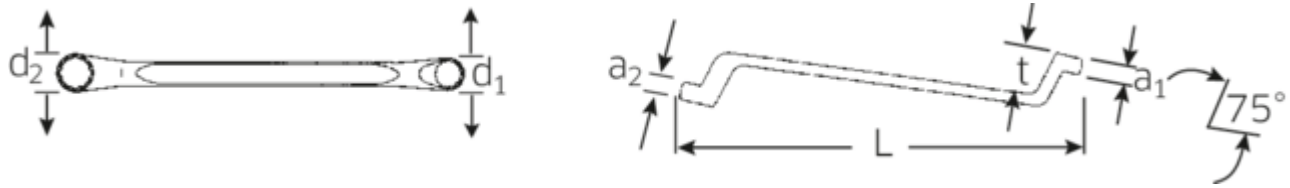

Double ended ring spanner, metric, offset

StahlwilleSTABIL®20

Art.No. **41042426**
GTIN **4018754021062**
Model **20 24 X 26**

Label. Double ended ring spanner Spanner size 24 x 26 mm L.330mm

Features. StahlwilleSTABIL®

- offset
- DIN 838/ISO 10104
- Chrome Alloy Steel, chrome plated

Advantages.

Low-crank

Product highlights.

Slimmer.

Extremely thin-walled rings facilitate work in confined spaces. In addition, the rings are higher than standard nuts – which prevents the spanner seizing on the nut.

Excellent workmanship.

PRODUCT IMAGE
IN PROGRESS

Technical Drawing.

Technical Attributes.

a1	14 mm
a2	15 mm
Drive profile	Double hexagon AS-drive
d1	34,7 mm
d2	37,3 mm
Length mm (L)	330 mm
Spanner width 1 [mm]	24 mm
Spanner width 2 [mm]	26 mm
t	34 mm

Logistics data.

Depth mm (IFS)	330
Width mm (IFS)	37
Height mm (IFS)	15
Length (packed, mm)	380
Width (packed, mm)	110
Height (packed, mm)	20
Volume (packed, dm3)	0.836 dm3
Art. no.	41042426
Weight (gross, kg)	2,135
Weight PAP (kg)	0,000
Weight PVC (kg)	0,017
GTIN	4018754021062
Country of origin	GERMANY
Region of origin	Nordrhein-Westfalen
WEEE/ElektroG	nicht ear-pflichtig
Customs tariff no.	82041100
Packing standard	5
Weight	427 g