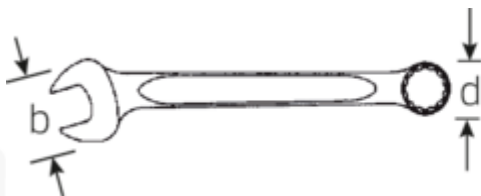

Combination spanners i.TCS inlay

OPEN BOX TCS 13/21, 6-34 mm

Art.No. **96830174**
 GTIN **4018754152179**
 Model **TCS 13/21,6-34MM**

Label. Combination spanners i.TCS inlay OPEN BOX TCS 13/21, 6-34 mm 21 pcs.

Features.

- 530 x 350 x 75 mm
- 21-piece set

Advantages.

Made in Germany - Combination spanners i.TCS inlay in TCS inlay, 21 pcs.-pcs, 6 - 36 mm, ring side 15° angled, DIN 3113 Form B,

Special manufacturing process allows for thin-walled rings – perfect for screwing in hard-to-reach places

Extremely resilient and durable – stronger than any screw

High-quality, non-slip surface texture – for safe working even with oily hands

Technical Drawing.

Technical Attributes.

Number of tools 21 pcs.
 Range 6 - 36

Logistics data.

Depth mm (IFS) 560
 Width mm (IFS) 360

Width mm (b)	530 mm	Height mm (IFS)	90
DIN	DIN 3113 Form B	Length (packed, mm)	560
Height mm (h)	75 mm	Width (packed, mm)	360
Length mm (L)	350 mm	Height (packed, mm)	90
Drawer dividers	3/3	Volume (packed, dm3)	18.144 dm3
		Art. no.	96830174
		Weight (gross, kg)	4,000
		Weight PAP (kg)	0,398
		Weight PVC (kg)	0,000
		GTIN	4018754152179
		Country of origin	GERMANY
		Region of origin	Nordrhein-Westfalen
		WEEE/ElektroG	nicht ear-pflichtig
		Customs tariff no.	82041100
		Packing standard	1
		Weight	3710 g