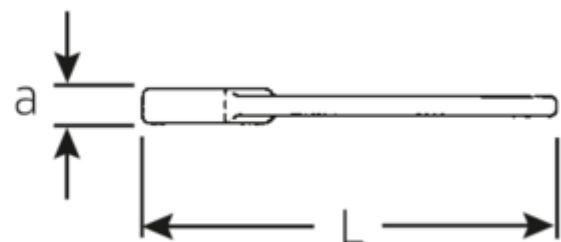

Open-ended striking spanner

4204

Art.No. 42040027
GTIN 4018754023653
Model 4204 27 SCHLAG-
MAULSCHLUESSEL

Label. Open-ended striking spanner Spanner size 27mm L.180mm

Features.

- DIN 133
- Special steel, steel grey

Advantages.

DIN 133

Technical Drawing.

Technical Attributes.

Length mm (L)	180 mm
Width across flats [mm]	27 mm
Spanner width 1 [mm]	27 mm

Logistics data.

Depth mm (IFS)	180
Width mm (IFS)	55
Height mm (IFS)	16

Length (packed, mm)	180
Width (packed, mm)	55
Height (packed, mm)	16
Volume (packed, dm3)	0.1584 dm3
Art. no.	42040027
Weight (gross, kg)	0,321
Weight PAP (kg)	0,000
Weight PVC (kg)	0,004
GTIN	4018754023653
Country of origin	GERMANY
Region of origin	Nordrhein-Westfalen
WEEE/ElektroG	nicht ear-pflichtig
Customs tariff no.	82041100
Packing standard	1
Weight	321 g