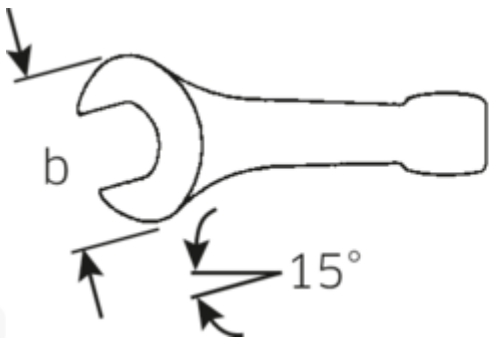

Open-ended striking spanner

4204

Art.No. 42040027
GTIN 4018754023653
Model 4204 27 SCHLAG-
MAULSCHLUESSEL

Label. Open-ended striking spanner Spanner size 27mm L.180mm

Features.

- DIN 133
- Special steel, steel grey

Advantages.

DIN 133

Technical Drawing.

Technical Attributes.

Length mm (L)	180 mm
Width across flats [mm]	27 mm
Spanner width 1 [mm]	27 mm

Logistics data.

Depth mm (IFS)	180
Width mm (IFS)	55
Height mm (IFS)	16

Length (packed, mm)	180
Width (packed, mm)	55
Height (packed, mm)	16
Volume (packed, dm3)	0.1584 dm3
Art. no.	42040027
Weight (gross, kg)	0,321
Weight PAP (kg)	0,000
Weight PVC (kg)	0,004
GTIN	4018754023653
Country of origin	GERMANY
Region of origin	Nordrhein-Westfalen
WEEE/ElektroG	nicht ear-pflichtig
Customs tariff no.	82041100
Packing standard	1
Weight	321 g

42040080	4204 80 SCHLAG- MAULSCHLUESSEL	Open-ended striking spanner Spanner size 80mm L.408mm	4018754023776
42040085	4204 85 SCHLAG- MAULSCHLUESSEL	Open-ended striking spanner Spanner size 85mm L.408mm	4018754023783
42040090	4204 90 SCHLAG- MAULSCHLUESSEL	Open-ended striking spanner Spanner size 90mm L.445mm	4018754023790
42040095	4204 95 SCHLAG- MAULSCHLUESSEL	Open-ended striking spanner Spanner size 95mm L.445mm	4018754023806
42040100	4204 100 SCHLAG- MAULSCHLUESSEL	Open-ended striking spanner Spanner size 100mm L.485mm	4018754023813
42040105	4204 105 SCHLAG- MAULSCHLUESSEL	Open-ended striking spanner Spanner size 105mm L.485mm	4018754023820