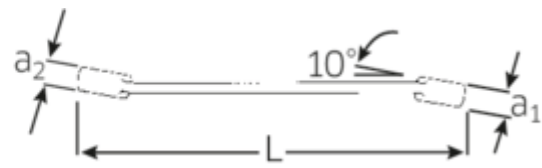

Double ended open ring spanner OPEN RING, metric, hexagon

OPEN RING 24

Art.No. 41081012
GTIN 4018754021918
Model 24 10 X 12

Label.

Double ended open ring spanner OPEN RING Spanner size 10 x 12 mm L.160mm

Features.

- hexagon
- DIN 3118/ISO 3318
- Chrome Alloy Steel, chrome plated

Advantages.

With hexagon

Product highlights.

Slimmer.

Extremely thin-walled rings facilitate work in confined spaces. In addition, the rings are higher than standard nuts – which prevents the spanner seizing on the nut.

Excellent workmanship.

Technical Drawing.

Technical Attributes.

a1	8,5 mm
a2	9,5 mm
Drive profile	Hexagon AS drive
d1	19,5 mm
d2	22,5 mm
Length mm (L)	160 mm
m1	7,1 mm
m2	9 mm
Spanner width 1 [mm]	10 mm
Spanner width 2 [mm]	12 mm

Logistics data.

Depth mm (IFS)	162
Width mm (IFS)	23
Height mm (IFS)	13
Length (packed, mm)	164
Width (packed, mm)	50
Height (packed, mm)	43
Volume (packed, dm3)	0.3526 dm3
Art. no.	41081012
Weight (gross, kg)	0,590
Weight PAP (kg)	0,000
Weight PVC (kg)	0,009
GTIN	4018754021918
Country of origin	GERMANY
Region of origin	Nordrhein-Westfalen
WEEE/ElektroG	nicht ear-pflichtig
Customs tariff no.	82041100
Packing standard	10
Weight	59 g