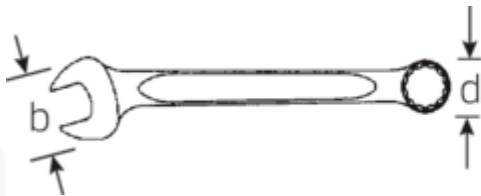

## Advantages.

Made in Germany - Spanners i.TCS inlay in TCS inlay, 25 pcs.-pcs, 5,5 - 34 mm, ring side 15° angled, DIN 3113 Form B,

Special manufacturing process allows for thin-walled rings – perfect for screwing in hard-to-reach places

## Technical Drawing.