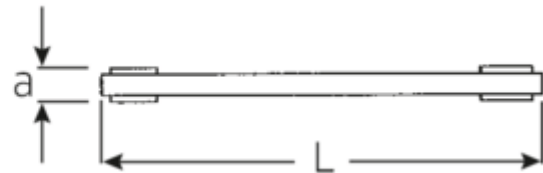

Technical Drawing.

Technical Attributes.

a	9 mm
Drive profile	Double hexagon AS-drive
d1	15 mm
d2	17 mm

Logistics data.

Depth mm (IFS)	47
Width mm (IFS)	9
Height mm (IFS)	6
Length (packed, mm)	47
Width (packed, mm)	9