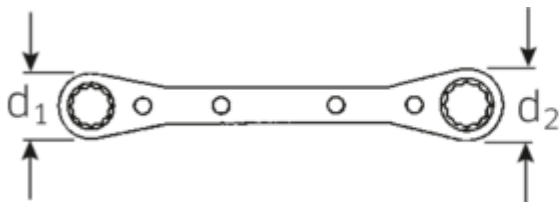

## Ratchet ring spanner, inch, double hex.

25aN

Art.No. **41562022**  
 GTIN **4018754164455**  
 Model **25AN 5/16 X 11/32**  
**RATSCHENRINGSCHLUESSEL**

**Label.** Ratchet ring spanner Spanner size 5/16 x 11/32 " L.109mm

- Features.**
- With double hex
  - Like No. 25, but in an all-steel design
  - Fed. Spec. GGG-W-001405

## Technical Attributes.

a	9 mm
Drive profile	Double hexagon AS-drive
d1	15 mm
d2	17 mm

## Logistics data.

Depth mm (IFS)	47
Width mm (IFS)	9
Height mm (IFS)	6
Length (packed, mm)	47
Width (packed, mm)	9

Length mm (L) 109 mm  
Spanner width 1 [inch] 5/16 "  
Spanner width s 2 [inch] 11/32 "