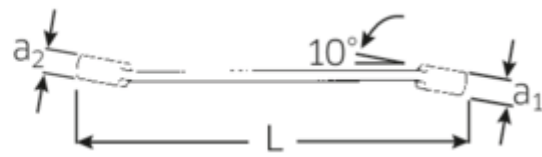

OPEN RING spanner, metric, double hex.

OPEN RING 24

Art.No. **41081719**
GTIN **4018754021956**
Model **24 17 X 19**

Label.

OPEN RING spanner Spanner size 17 x 19 mm L.220mm

Features.

- double hex.
- DIN 3118/ISO 3318
- Chrome Alloy Steel, chrome plated

Advantages.

With bi-hexagon

Product highlights.

Slimmer.

Extremely thin-walled rings facilitate work in confined spaces. In addition, the rings are higher than standard nuts – which prevents the spanner seizing on the nut.

Excellent workmanship.

Technical Drawing.

Technical Attributes.

a1	12 mm
a2	13 mm
Drive profile	Double hexagon AS-drive
d1	30 mm
d2	33 mm
Length mm (L)	220 mm
m1	14 mm
m2	15,8 mm
Spanner width 1 [mm]	17 mm
Spanner width 2 [mm]	19 mm

Logistics data.

Depth mm (IFS)	220
Width mm (IFS)	34
Height mm (IFS)	18
Length (packed, mm)	260
Width (packed, mm)	75
Height (packed, mm)	55
Volume (packed, dm3)	1.0725 dm3
Art. no.	41081719
Weight (gross, kg)	1,500
Weight PAP (kg)	0,000
Weight PVC (kg)	0,012
GTIN	4018754021956
Country of origin	GERMANY
Region of origin	Nordrhein-Westfalen
WEEE/ElektroG	nicht ear-pflichtig
Customs tariff no.	82041100
Packing standard	10
Weight	150 g