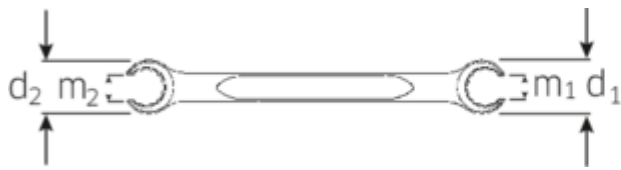

OPEN RING spanner, metric, double hex.

OPEN RING 24

Art.No. **41081719**
GTIN **4018754021956**
Model **24 17 X 19**

Label.

OPEN RING spanner Spanner size 17 x 19 mm L.220mm

Features.

- double hex.
- DIN 3118/ISO 3318
- Chrome Alloy Steel, chrome plated

Advantages.

With bi-hexagon

Product highlights.

Slimmer.

Extremely thin-walled rings facilitate work in confined spaces. In addition, the rings are higher than standard nuts – which prevents the spanner seizing on the nut.

Excellent workmanship.

Technical Drawing.

Technical Attributes.

a1	12 mm
a2	13 mm
Drive profile	Double hexagon AS-drive
d1	30 mm
d2	33 mm
Length mm (L)	220 mm
m1	14 mm
m2	15,8 mm
Spanner width 1 [mm]	17 mm
Spanner width 2 [mm]	19 mm

Logistics data.

Depth mm (IFS)	220
Width mm (IFS)	34
Height mm (IFS)	18
Length (packed, mm)	260
Width (packed, mm)	75
Height (packed, mm)	55
Volume (packed, dm3)	1.0725 dm3
Art. no.	41081719
Weight (gross, kg)	1,500
Weight PAP (kg)	0,000
Weight PVC (kg)	0,012
GTIN	4018754021956
Country of origin	GERMANY
Region of origin	Nordrhein-Westfalen
WEEE/ElektroG	nicht ear-pflichtig
Customs tariff no.	82041100
Packing standard	10
Weight	150 g