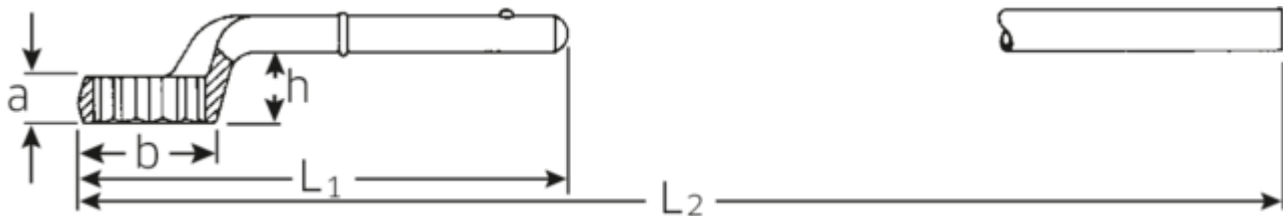

Heavy duty ring spanner

5

Art.No. 42020055
GTIN 4018754023547
Model 5 55 ZUG-RINGSCHLUESSEL

Label. Heavy duty ring spanner Spanner size 55mm L.300mm

- Features.**
- without tubular handle
 - Chrome Alloy Steel, chrome plated

Technical Drawing.

Technical Attributes.

a	28 mm
Width mm (b)	81 mm
for no.	3
Height mm (h)	45,5 mm
L1	300 mm
L2	925 mm
Width across flats [mm]	55 mm
Spanner width 1 [mm]	55 mm

Logistics data.

Depth mm (IFS)	302
Width mm (IFS)	80
Height mm (IFS)	67
Length (packed, mm)	302
Width (packed, mm)	80
Height (packed, mm)	67
Volume (packed, dm3)	1.61872 dm3
Art. no.	42020055
Weight (gross, kg)	1,505
Weight PAP (kg)	0,000