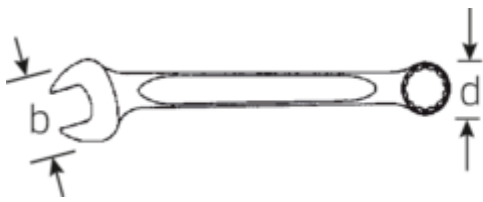

#### Features.

- Wrench with metric dimensions, even wrench sizes
  - DIN 3113 Form A/ISO 7738 Form A
  - Jaw side straight, ring side 15° angled
  - Sturdy, slim and lightweight intelligent design
  - High bending strength due to double T-profile
  - STAHLWILLE's round finish ensures a surface that is pleasant to the skin and has a good grip
  - Extremely sturdy, exceptionally durable
  - Drop-forged, hardened and cooled in oil bath
  - Chrome-alloy steel, chrome plated
  - In cardboard packaging
- 7; 8; 9; 10; 11; 12; 13; 14; 15; 16; 17; 18; 19; 21; 22; 24 mm

#### Advantages.

Made in Germany - Combination spanner set OPEN BOX in carton, 16 pcs.-pcs, 7 - 24 mm, ring side 15° angled, DIN 3113 Form A,

Extremely resilient and durable – stronger than any screw

Special manufacturing process allows for thin-walled rings – perfect for screwing in hard-to-reach places

## Technical Drawing.