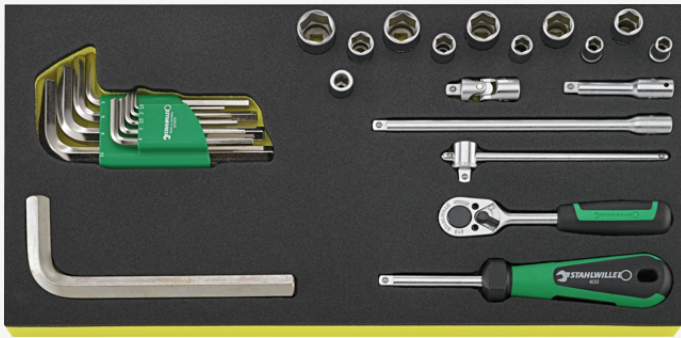

Tools i.TCS inlay

TCS 1/4" + 10760CV

Art.No. **96838176**
 GTIN **4018754137589**
 Model **TCS 1/4 + 10760**

Label. Tools i.TCS inlay TCS 1/4" + 10760CV 27 pcs.

Features.

- 175 x 350 x 43 mm
- 27 pieces

Advantages.

With the Tool Control System, the tools fit into chemical-resistant safety foam inserts with high-precision, 3-D cutouts

Technologies and features.

Tool Control System

Safety-conscious inlays - designed to fit our Tool Trolleys and Tool Boxes. With yellow signal cut-outs to show whether all the tools are in their places.

Technical Attributes.

Number of tools	27 pcs.
Width mm (b)	175 mm
Height mm (h)	37 mm
Length mm (L)	350 mm
Drawer dividers	1/3

Logistics data.

Depth mm (IFS)	340
Width mm (IFS)	170
Height mm (IFS)	37
Length (packed, mm)	340
Width (packed, mm)	170