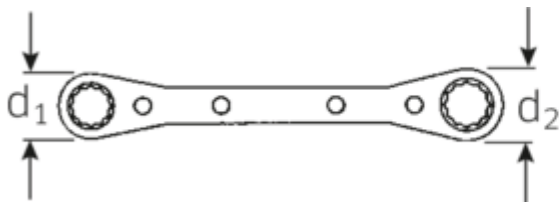

Ratchet ring spanner, inch, Spline-Drive profile

25aSP

Art.No. **41572022**
 GTIN **4018754209392**
 Model **25ASP 20 X 22**
RATSCHENRINGSCHLUESSEL

Label. Ratchet ring spanner Spanner size 5/8 x 11/16 " L.205mm

- Features.**
- Straight
 - With Spline-Drive profile
 - 22 teeth
 - Chrome plated

Advantages.

Straight

Technical Drawing.

Technical Attributes.

a	12 mm
Drive profile	Spline-drive
d1	33 mm
d2	36 mm

Logistics data.

Depth mm (IFS)	205
Width mm (IFS)	35
Height mm (IFS)	10
Length (packed, mm)	205

Length mm (L)	205 mm	Width (packed, mm)	35
Spanner width 1 [inch]	5/8 "	Height (packed, mm)	10
Spanner width s 2 [inch]	11/16 "	Volume (packed, dm3)	0.07175 dm3
		Art. no.	41572022
		Weight (gross, kg)	0,250
		Weight PAP (kg)	0,000
		Weight PVC (kg)	0,003
		GTIN	4018754209392
		Country of origin	UNITED STATES
		Region of origin	Ausländischer Ursprung
		WEEE/ElektroG	nicht ear-pflichtig
		Customs tariff no.	82041100
		Packing standard	1
		Weight	250 g

Variants.

Art. no.	Art. no. (ERP)	Description	GTIN
41570810	25ASP 8 X 10 RATSCHENRINGSCHLUESSEL	Ratchet ring spanner Spanner size 1/4 x 5/16 " L.109mm	4018754209361
41571214	25ASP 12 X 14 RATSCHENRINGSCHLUESSEL	Ratchet ring spanner Spanner size 3/8 x 7/16 " L.139mm	4018754209378
41571618	25ASP 16 X 18 RATSCHENRINGSCHLUESSEL	Ratchet ring spanner Spanner size 1/2 x 9/16 " L.174mm	4018754209385
41572022	25ASP 20 X 22 RATSCHENRINGSCHLUESSEL	Ratchet ring spanner Spanner size 5/8 x 11/16 " L.205mm	4018754209392
41572428	25ASP 24 X 28 RATSCHENRINGSCHLUESSEL	Ratchet ring spanner Spanner size 3/4 x 7/8 " L.235mm	4018754209408