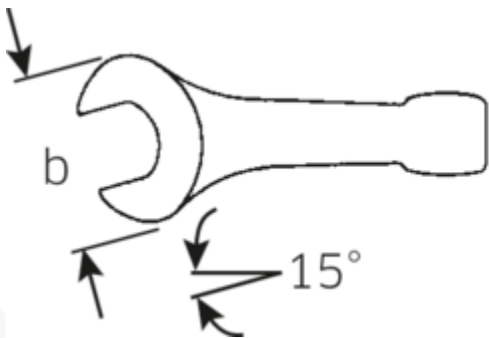

Open-ended striking spanner

4204

Art.No. 42040065
GTIN 4018754023745
Model 4204 65 SCHLAG-
MAULSCHLUESSEL

Label. Open-ended striking spanner Spanner size 65mm L.342mm

Features.

- DIN 133
- Special steel, steel grey

Advantages.

DIN 133

Technical Drawing.

Technical Attributes.

Length mm (L)	342 mm
Width across flats [mm]	65 mm
Spanner width 1 [mm]	65 mm

Logistics data.

Depth mm (IFS)	345
Width mm (IFS)	135
Height mm (IFS)	30

Length (packed, mm)	345
Width (packed, mm)	135
Height (packed, mm)	30
Volume (packed, dm3)	1.39725 dm3
Art. no.	42040065
Weight (gross, kg)	3,285
Weight PAP (kg)	0,000
Weight PVC (kg)	0,000
GTIN	4018754023745
Country of origin	GERMANY
Region of origin	Nordrhein-Westfalen
WEEE/ElektroG	nicht ear-pflichtig
Customs tariff no.	82041100
Packing standard	1
Weight	3285 g

42040080	4204 80 SCHLAG- MAULSCHLUESSEL	Open-ended striking spanner Spanner size 80mm L.408mm	4018754023776
42040085	4204 85 SCHLAG- MAULSCHLUESSEL	Open-ended striking spanner Spanner size 85mm L.408mm	4018754023783
42040090	4204 90 SCHLAG- MAULSCHLUESSEL	Open-ended striking spanner Spanner size 90mm L.445mm	4018754023790
42040095	4204 95 SCHLAG- MAULSCHLUESSEL	Open-ended striking spanner Spanner size 95mm L.445mm	4018754023806
42040100	4204 100 SCHLAG- MAULSCHLUESSEL	Open-ended striking spanner Spanner size 100mm L.485mm	4018754023813
42040105	4204 105 SCHLAG- MAULSCHLUESSEL	Open-ended striking spanner Spanner size 105mm L.485mm	4018754023820