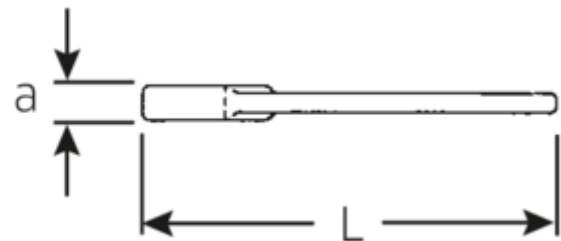

Open-ended striking spanner

4204

Art.No. 42040065
GTIN 4018754023745
Model 4204 65 SCHLAG-
MAULSCHLUESSEL

Label. Open-ended striking spanner Spanner size 65mm L.342mm

Features.

- DIN 133
- Special steel, steel grey

Advantages.

DIN 133

Technical Drawing.

Technical Attributes.

Length mm (L)	342 mm
Width across flats [mm]	65 mm
Spanner width 1 [mm]	65 mm

Logistics data.

Depth mm (IFS)	345
Width mm (IFS)	135
Height mm (IFS)	30

Length (packed, mm)	345
Width (packed, mm)	135
Height (packed, mm)	30
Volume (packed, dm3)	1.39725 dm3
Art. no.	42040065
Weight (gross, kg)	3,285
Weight PAP (kg)	0,000
Weight PVC (kg)	0,000
GTIN	4018754023745
Country of origin	GERMANY
Region of origin	Nordrhein-Westfalen
WEEE/ElektroG	nicht ear-pflichtig
Customs tariff no.	82041100
Packing standard	1
Weight	3285 g

42040080	4204 80 SCHLAG- MAULSCHLUESSEL	Open-ended striking spanner Spanner size 80mm L.408mm	4018754023776
42040085	4204 85 SCHLAG- MAULSCHLUESSEL	Open-ended striking spanner Spanner size 85mm L.408mm	4018754023783
42040090	4204 90 SCHLAG- MAULSCHLUESSEL	Open-ended striking spanner Spanner size 90mm L.445mm	4018754023790
42040095	4204 95 SCHLAG- MAULSCHLUESSEL	Open-ended striking spanner Spanner size 95mm L.445mm	4018754023806
42040100	4204 100 SCHLAG- MAULSCHLUESSEL	Open-ended striking spanner Spanner size 100mm L.485mm	4018754023813
42040105	4204 105 SCHLAG- MAULSCHLUESSEL	Open-ended striking spanner Spanner size 105mm L.485mm	4018754023820