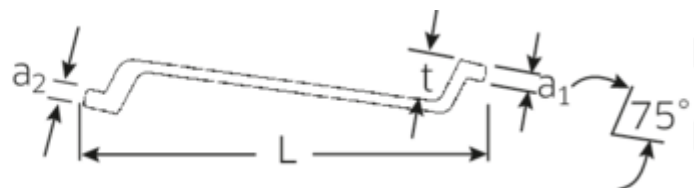

Double ended ring spanners i.TCS inlay

StahlwilleSTABIL®TCS 20/10,
6x7-30x32 mm

Art.No. 96830166
GTIN 4018754152094
Model TCS20/10,6X7-30X32MM

Label.

Double ended ring spanners i.TCS inlay StahlwilleSTABIL®TCS 20/10, 6x7-30x32 mm 10 pcs.

Features.

- 350 x 350 x 45 mm
- 10-piece set

Advantages.

With the Tool Control System, the tools fit into chemical-resistant safety foam inserts with high-precision, 3-D cutouts

Technical Drawing.

Technical Attributes.

41041213
Double ended ring
spanner

41041011
Double ended ring
spanner

41040809
Double ended ring
spanner

41040607
Double ended ring
spanner

Variants.

| Art. no. | Art. no. (ERP) | Description | GTIN |
|----------|----------------------|---|---------------|
| 96830166 | TCS20/10,6X7-30X32MM | Double ended ring spanners i.TCS inlay StahlwilleSTABIL®TCS 20/10, 6x7-30x32 mm 10 pcs. | 4018754152094 |