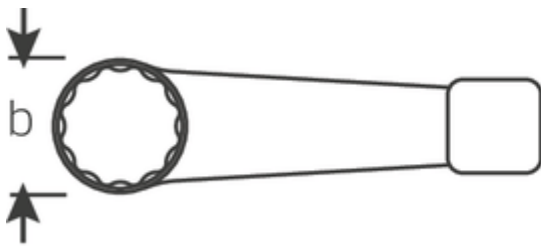

Striking face ring spanners, metric

4205

Art.No. **42050048**
GTIN **4018754024216**
Model **4205 48 SCHLAG-
RINGSCHLUESSEL**

Label. Striking face ring spanner Spanner size 48mm L.240mm

Features.

- DIN 7444
- Special steel, steel grey

Advantages.

DIN 7444

Technical Drawing.

Technical Attributes.

a	22,5 mm
Width mm (b)	75 mm
Length mm (L)	240 mm
Width across flats [mm]	48 mm
Spanner width 1 [mm]	48 mm

Logistics data.

Depth mm (IFS)	240
Width mm (IFS)	74
Height mm (IFS)	22
Length (packed, mm)	240
Width (packed, mm)	74

Height (packed, mm)	22
Volume (packed, dm³)	0.39072 dm ³
Art. no.	42050048
Weight (gross, kg)	0,920
Weight PAP (kg)	0,000
Weight PVC (kg)	0,000
GTIN	4018754024216
Country of origin	GERMANY
Region of origin	Nordrhein-Westfalen
WEEE/ElektroG	nicht ear-pflichtig
Customs tariff no.	82041100
Packing standard	1
Weight	920 g