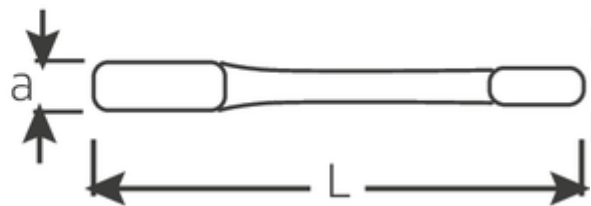

Striking face ring spanners, metric

4205

Art.No. **42050048**
GTIN **4018754024216**
Model **4205 48 SCHLAG-
RINGSCHLUESSEL**

Label. Striking face ring spanner Spanner size 48mm L.240mm

Features.

- DIN 7444
- Special steel, steel grey

Advantages.

DIN 7444

Technical Drawing.

Technical Attributes.

a	22,5 mm
Width mm (b)	75 mm
Length mm (L)	240 mm
Width across flats [mm]	48 mm
Spanner width 1 [mm]	48 mm

Logistics data.

Depth mm (IFS)	240
Width mm (IFS)	74
Height mm (IFS)	22
Length (packed, mm)	240
Width (packed, mm)	74

Height (packed, mm)	22
Volume (packed, dm³)	0.39072 dm ³
Art. no.	42050048
Weight (gross, kg)	0,920
Weight PAP (kg)	0,000
Weight PVC (kg)	0,000
GTIN	4018754024216
Country of origin	GERMANY
Region of origin	Nordrhein-Westfalen
WEEE/ElektroG	nicht ear-pflichtig
Customs tariff no.	82041100
Packing standard	1
Weight	920 g