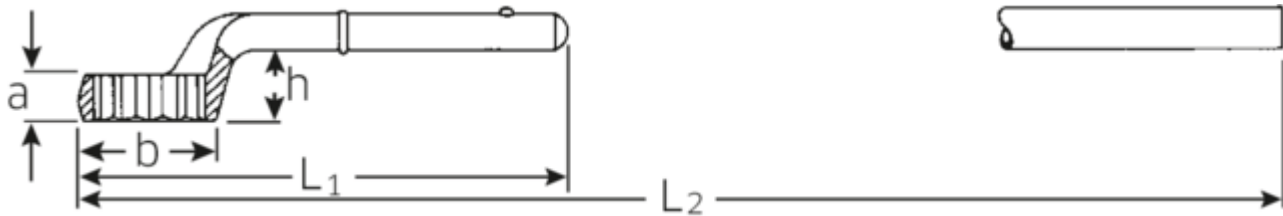

Heavy duty ring spanner

5

Art.No. 42020095
GTIN 4018754023639
Model 5 95 ZUG-RINGSCHLUESSEL

Label. Heavy duty ring spanner Spanner size 95mm L.410mm

Features.

- without tubular handle
- Chrome Alloy Steel, chrome plated

Technical Drawing.

Technical Attributes.

a	45 mm
Width mm (b)	140 mm
for no.	4
Height mm (h)	63 mm
L1	410 mm
L2	1100 mm
Width across flats [mm]	95 mm
Spanner width 1 [mm]	95 mm

Logistics data.

Depth mm (IFS)	410
Width mm (IFS)	140
Height mm (IFS)	63
Length (packed, mm)	410
Width (packed, mm)	140
Height (packed, mm)	63
Volume (packed, dm3)	3.6162 dm3
Art. no.	42020095
Weight (gross, kg)	4,630
Weight PAP (kg)	0,000