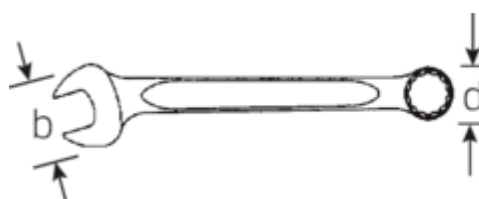

### More robust.

When force is applied to a spanner, the greatest force acts on the area between the jaw and the shank, which is why STAHLWILLE spanners are reinforced at this point. The special design makes the load zones more resilient, which reduces the risk of breakage to a minimum.

### Slimmer.

Extremely thin-walled rings facilitate work in confined spaces. In addition, the rings are higher than standard nuts – which prevents the spanner seizing on the nut.

## Technical Drawing.

## Technical Attributes.

a1	7,3 mm
a2	13 mm
Width mm (b)	49 mm
d	31,8 mm
DIN	DIN 3113 Form A
Length mm (L)	260 mm
Jaw angle	15 °
Width across flats [mm]	22 mm
Spanner width 1 [mm]	22 mm
Spanner width 2 [mm]	22 mm
t	10 mm