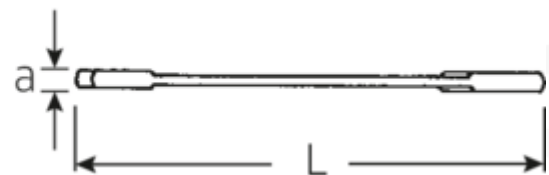

Small double open ended spanner
ELECTRIC, metric

ELECTRIC 12

Art.No. **40064545**
GTIN **4018754018697**
Model **12 4,5**

Label.

Double open-ended spanner, small Spanner size 4,5mm L.70mm

Features.

- Straight design, jaw position 15° and 75°
- Sturdy, slim and lightweight intelligent design
- High bending strength due to double T-profile
- STAHLWILLE's round finish ensures a surface that is pleasant to the skin and has a good grip
- Extremely sturdy, exceptionally durable
- Drop-forged, hardened and cooled in oil bath
- Chrome-alloy steel, chrome plated

Technical Drawing.

Technical Attributes.

a	2 mm
Width mm (b)	10,5 mm
Length mm (L)	70 mm
Jaw angle	15/75 °
Width across flats [mm]	4,5 mm
Spanner width 1 [mm]	4.5 mm

Logistics data.

Depth mm (IFS)	70
Width mm (IFS)	11
Height mm (IFS)	2
Length (packed, mm)	90
Width (packed, mm)	40
Height (packed, mm)	7

Spanner width 2 [mm]	4.5 mm	Volume (packed, dm3)	0.0252 dm3
		Art. no.	40064545
		Weight (gross, kg)	0,050
		Weight PAP (kg)	0,000
		Weight PVC (kg)	0,002
		GTIN	4018754018697
		Country of origin	GERMANY
		Region of origin	Nordrhein-Westfalen
		WEEE/ElektroG	nicht ear-pflichtig
		Customs tariff no.	82041100
		Packing standard	10
		Weight	5 g

40065555 12 5,5

Double open-ended spanner, small
Spanner size 5,5mm L.78mm

4018754018703

GTIN-Code.

STAHLWILLE Eduard Wille GmbH & Co. KG

Lindenallee 27 · 42349 Wuppertal · Germany · Phone: +49 202 4791-0 · Fax: +49 202 4791-200
info@stahlwille.de · www.stahlwille.com · Copyright by STAHLWILLE Eduard Wille GmbH & Co. KG, Wuppertal
Copyright by STAHLWILLE Eduard Wille GmbH & Co. KG, Wuppertal