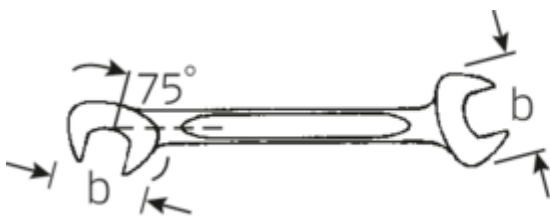

Small double open ended spanner
ELECTRIC, metric

ELECTRIC 12

Art.No. **40064545**
GTIN **4018754018697**
Model **12 4,5**

Label.

Double open-ended spanner, small Spanner size 4,5mm L.70mm

Features.

- Straight design, jaw position 15° and 75°
- Sturdy, slim and lightweight intelligent design
- High bending strength due to double T-profile
- STAHLWILLE's round finish ensures a surface that is pleasant to the skin and has a good grip
- Extremely sturdy, exceptionally durable
- Drop-forged, hardened and cooled in oil bath
- Chrome-alloy steel, chrome plated

Technical Drawing.

Technical Attributes.

a	2 mm
Width mm (b)	10,5 mm
Length mm (L)	70 mm
Jaw angle	15/75 °
Width across flats [mm]	4,5 mm
Spanner width 1 [mm]	4.5 mm

Logistics data.

Depth mm (IFS)	70
Width mm (IFS)	11
Height mm (IFS)	2
Length (packed, mm)	90
Width (packed, mm)	40
Height (packed, mm)	7

Spanner width 2 [mm]	4.5 mm	Volume (packed, dm3)	0.0252 dm3
		Art. no.	40064545
		Weight (gross, kg)	0,050
		Weight PAP (kg)	0,000
		Weight PVC (kg)	0,002
		GTIN	4018754018697
		Country of origin	GERMANY
		Region of origin	Nordrhein-Westfalen
		WEEE/ElektroG	nicht ear-pflichtig
		Customs tariff no.	82041100
		Packing standard	10
		Weight	5 g