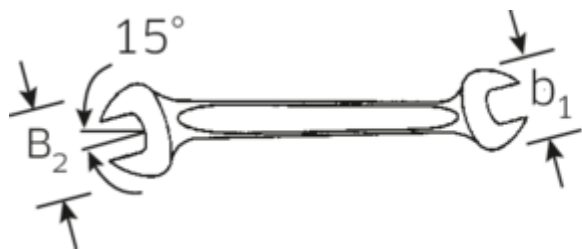

#### Label.

Double open-ended spanners Spanner size 21 x 24 mm L.250mm

#### Features.

- Straight design, jaw position 15°
- Sturdy, slim and lightweight intelligent design
- High bending strength due to double T-profile
- STAHLWILLE round finish ensures a surface that is pleasant to the skin and has a good grip
- Extremely sturdy, exceptionally durable
- Drop-forged, hardened and cooled in oil bath
- Chrome-alloy steel, chrome plated
- DIN 3110, ISO 10102

## Technical Attributes.

a	7,8 mm
b1	47 mm
b2	53 mm
Length mm (L)	250 mm
Jaw angle	15 °
Width across flats [mm]	21 x 24 mm
Spanner width 1 [mm]	21 mm
Spanner width 2 [mm]	24 mm