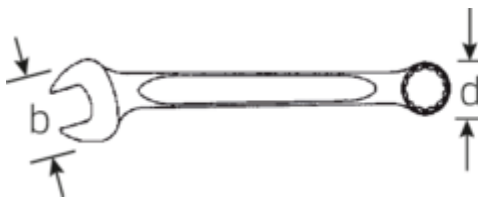

### More robust.

When force is applied to a spanner, the greatest force acts on the area between the jaw and the shank, which is why STAHLWILLE spanners are reinforced at this point. The special design makes the load zones more resilient, which reduces the risk of breakage to a minimum.

### Slimmer.

Extremely thin-walled rings facilitate work in confined spaces. In addition, the rings are higher than standard nuts – which prevents the spanner seizing on the nut.

## Technical Attributes.

a1	10 mm
a2	18 mm
Width mm (b)	80 mm
d	50,8 mm
DIN	DIN 3113 Form A
Length mm (L)	460 mm
Jaw angle	15 °
Width across flats [mm]	36 mm
Spanner width 1 [mm]	36 mm
Spanner width 2 [mm]	36 mm
t	1 mm