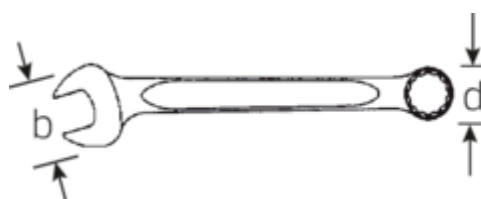

Product highlights.

More robust.

When force is applied to a spanner, the greatest force acts on the area between the jaw and the shank, which is why STAHLWILLE spanners are reinforced at this point. The special design makes the load zones more resilient, which reduces the risk of breakage to a minimum.

More robust.

When force is applied to a spanner, the greatest force acts on the area between the jaw and the shank, which is why STAHLWILLE spanners are reinforced at this point. The special design makes the load zones more resilient, which reduces the risk of breakage to a minimum.

Slimmer.

Extremely thin-walled rings facilitate work in confined spaces. In addition, the rings are higher than standard nuts – which prevents the spanner seizing on the nut.

Technical Drawing.

Technical Attributes.

a1	11 mm
a2	19 mm
Width mm (b)	88 mm
d	57,8 mm
DIN	DIN 3113 Form A
Length mm (L)	480 mm
Jaw angle	15 °
Width across flats [mm]	41 mm
Spanner width 1 [mm]	41 mm
Spanner width 2 [mm]	41 mm
t	1 mm

Logistics data.