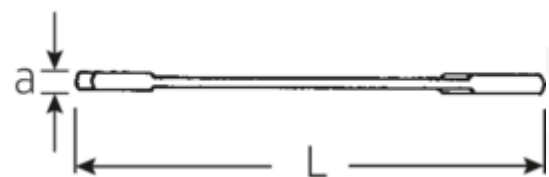

Small double open ended spanner
ELECTRIC, inch

ELECTRIC 12a

Art.No. **40462020**
GTIN **4018754019991**
Model **12 A 5/16**

Label.

Double open-ended spanner, small Spanner size 5/16" L.96mm

Features.

- Straight design, jaw position 15° and 75°
- Sturdy, slim and lightweight intelligent design
- High bending strength due to double T-profile
- STAHLWILLE's round finish ensures a surface that is pleasant to the skin and has a good grip
- Extremely sturdy, exceptionally durable
- Drop-forged, hardened and cooled in oil bath
- Chrome-alloy steel, chrome plated

Technical Drawing.

Technical Attributes.

a	3 mm
Width mm (b)	16,8 mm
Length mm (L)	96 mm
Jaw angle	15/75 °
Spanner size [inch]	5/16 "
Spanner width 1 [inch]	5/16 "

Logistics data.

Depth mm (IFS)	96
Width mm (IFS)	17
Height mm (IFS)	3
Length (packed, mm)	105
Width (packed, mm)	65
Height (packed, mm)	10

Spanner width s 2 [inch]	5/16 "	Volume (packed, dm3)	0.06825 dm3
		Art. no.	40462020
		Weight (gross, kg)	0,164
		Weight PAP (kg)	0,000
		Weight PVC (kg)	0,003
		GTIN	4018754019991
		Country of origin	GERMANY
		Region of origin	Nordrhein-Westfalen
		WEEE/ElektroG	nicht ear-pflichtig
		Customs tariff no.	82041100
		Packing standard	10
		Weight	16 g