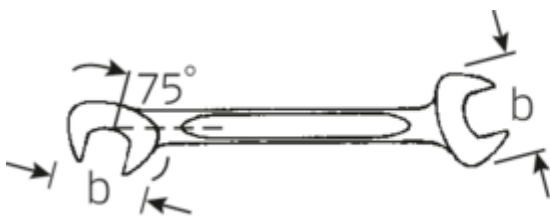

Small double open ended spanner
ELECTRIC, inch

ELECTRIC 12a

Art.No. **40462020**
GTIN **4018754019991**
Model **12 A 5/16**

Label.

Double open-ended spanner, small Spanner size 5/16" L.96mm

Features.

- Straight design, jaw position 15° and 75°
- Sturdy, slim and lightweight intelligent design
- High bending strength due to double T-profile
- STAHLWILLE's round finish ensures a surface that is pleasant to the skin and has a good grip
- Extremely sturdy, exceptionally durable
- Drop-forged, hardened and cooled in oil bath
- Chrome-alloy steel, chrome plated

Technical Drawing.

Technical Attributes.

a	3 mm
Width mm (b)	16,8 mm
Length mm (L)	96 mm
Jaw angle	15/75 °
Spanner size [inch]	5/16 "
Spanner width 1 [inch]	5/16 "

Logistics data.

Depth mm (IFS)	96
Width mm (IFS)	17
Height mm (IFS)	3
Length (packed, mm)	105
Width (packed, mm)	65
Height (packed, mm)	10

Spanner width s 2 [inch]	5/16 "	Volume (packed, dm3)	0.06825 dm3
		Art. no.	40462020
		Weight (gross, kg)	0,164
		Weight PAP (kg)	0,000
		Weight PVC (kg)	0,003
		GTIN	4018754019991
		Country of origin	GERMANY
		Region of origin	Nordrhein-Westfalen
		WEEE/ElektroG	nicht ear-pflichtig
		Customs tariff no.	82041100
		Packing standard	10
		Weight	16 g