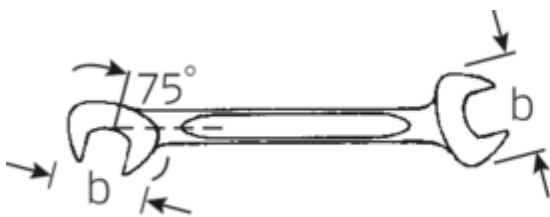

Small double open ended spanner
ELECTRIC, metric

ELECTRIC 12

Art.No. **40060707**
GTIN **4018754018581**
Model **12 7**

Label.

Double open-ended spanner, small Spanner size 7mm L.91mm

Features.

- Straight design, jaw position 15° and 75°
- Sturdy, slim and lightweight intelligent design
- High bending strength due to double T-profile
- STAHLWILLE's round finish ensures a surface that is pleasant to the skin and has a good grip
- Extremely sturdy, exceptionally durable
- Drop-forged, hardened and cooled in oil bath
- Chrome-alloy steel, chrome plated

Technical Drawing.

Technical Attributes.

a	2 mm
Width mm (b)	14,7 mm
Length mm (L)	91 mm
Jaw angle	15/75 °
Width across flats [mm]	7 mm
Spanner width 1 [mm]	7 mm

Logistics data.

Depth mm (IFS)	91
Width mm (IFS)	15
Height mm (IFS)	2
Length (packed, mm)	100
Width (packed, mm)	40
Height (packed, mm)	10

Spanner width 2 [mm]	7 mm	Volume (packed, dm3)	0.04 dm3
		Art. no.	40060707
		Weight (gross, kg)	0,094
		Weight PAP (kg)	0,000
		Weight PVC (kg)	0,003
		GTIN	4018754018581
		Country of origin	GERMANY
		Region of origin	Nordrhein-Westfalen
		WEEE/ElektroG	nicht ear-pflichtig
		Customs tariff no.	82041100
		Packing standard	10
		Weight	9 g