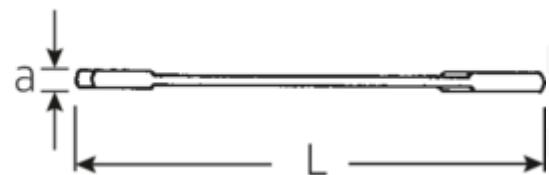

Small double open ended spanner
ELECTRIC, metric

ELECTRIC 12

Art.No. **40060707**
GTIN **4018754018581**
Model **12 7**

Label.

Double open-ended spanner, small Spanner size 7mm L.91mm

Features.

- Straight design, jaw position 15° and 75°
- Sturdy, slim and lightweight intelligent design
- High bending strength due to double T-profile
- STAHLWILLE's round finish ensures a surface that is pleasant to the skin and has a good grip
- Extremely sturdy, exceptionally durable
- Drop-forged, hardened and cooled in oil bath
- Chrome-alloy steel, chrome plated

Technical Drawing.

Technical Attributes.

a	2 mm
Width mm (b)	14,7 mm
Length mm (L)	91 mm
Jaw angle	15/75 °
Width across flats [mm]	7 mm
Spanner width 1 [mm]	7 mm

Logistics data.

Depth mm (IFS)	91
Width mm (IFS)	15
Height mm (IFS)	2
Length (packed, mm)	100
Width (packed, mm)	40
Height (packed, mm)	10

Spanner width 2 [mm]	7 mm	Volume (packed, dm3)	0.04 dm3
		Art. no.	40060707
		Weight (gross, kg)	0,094
		Weight PAP (kg)	0,000
		Weight PVC (kg)	0,003
		GTIN	4018754018581
		Country of origin	GERMANY
		Region of origin	Nordrhein-Westfalen
		WEEE/ElektroG	nicht ear-pflichtig
		Customs tariff no.	82041100
		Packing standard	10
		Weight	9 g

40065555 12 5,5

Double open-ended spanner, small
Spanner size 5,5mm L.78mm

4018754018703

GTIN-Code.

STAHLWILLE Eduard Wille GmbH & Co. KG

Lindenallee 27 · 42349 Wuppertal · Germany · Phone: +49 202 4791-0 · Fax: +49 202 4791-200
info@stahlwille.de · www.stahlwille.com · Copyright by STAHLWILLE Eduard Wille GmbH & Co. KG, Wuppertal
Copyright by STAHLWILLE Eduard Wille GmbH & Co. KG, Wuppertal