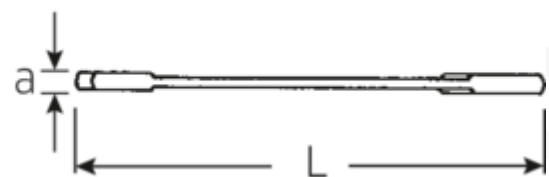

Small double open ended spanner
ELECTRIC, metric

ELECTRIC 12

Art.No. **40061414**
GTIN **4018754018659**
Model **12 14**

Label.

Double open-ended spanner, small Spanner size 14mm L.131mm

Features.

- Straight design, jaw position 15° and 75°
- Sturdy, slim and lightweight intelligent design
- High bending strength due to double T-profile
- STAHLWILLE's round finish ensures a surface that is pleasant to the skin and has a good grip
- Extremely sturdy, exceptionally durable
- Drop-forged, hardened and cooled in oil bath
- Chrome-alloy steel, chrome plated

Technical Drawing.

Technical Attributes.

a	3 mm
Width mm (b)	28,3 mm
Length mm (L)	131 mm
Jaw angle	15/75 °
Width across flats [mm]	14 mm
Spanner width 1 [mm]	14 mm

Logistics data.

Depth mm (IFS)	131
Width mm (IFS)	29
Height mm (IFS)	3
Length (packed, mm)	140
Width (packed, mm)	70
Height (packed, mm)	20

Spanner width 2 [mm]	14 mm	Volume (packed, dm3)	0.196 dm3
		Art. no.	40061414
		Weight (gross, kg)	0,365
		Weight PAP (kg)	0,000
		Weight PVC (kg)	0,004
		GTIN	4018754018659
		Country of origin	GERMANY
		Region of origin	Nordrhein-Westfalen
		WEEE/ElektroG	nicht ear-pflichtig
		Customs tariff no.	82041100
		Packing standard	10
		Weight	36 g

40065555 12 5,5

Double open-ended spanner, small
Spanner size 5,5mm L.78mm

4018754018703

GTIN-Code.

STAHLWILLE Eduard Wille GmbH & Co. KG

Lindenallee 27 · 42349 Wuppertal · Germany · Phone: +49 202 4791-0 · Fax: +49 202 4791-200
info@stahlwille.de · www.stahlwille.com · Copyright by STAHLWILLE Eduard Wille GmbH & Co. KG, Wuppertal
Copyright by STAHLWILLE Eduard Wille GmbH & Co. KG, Wuppertal