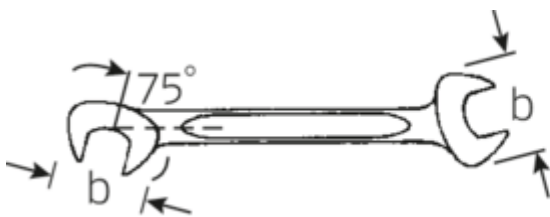

Small double open ended spanner
ELECTRIC, metric

ELECTRIC 12

Art.No. **40061414**
GTIN **4018754018659**
Model **12 14**

Label.

Double open-ended spanner, small Spanner size 14mm L.131mm

Features.

- Straight design, jaw position 15° and 75°
- Sturdy, slim and lightweight intelligent design
- High bending strength due to double T-profile
- STAHLWILLE's round finish ensures a surface that is pleasant to the skin and has a good grip
- Extremely sturdy, exceptionally durable
- Drop-forged, hardened and cooled in oil bath
- Chrome-alloy steel, chrome plated

Technical Drawing.

Technical Attributes.

a	3 mm
Width mm (b)	28,3 mm
Length mm (L)	131 mm
Jaw angle	15/75 °
Width across flats [mm]	14 mm
Spanner width 1 [mm]	14 mm

Logistics data.

Depth mm (IFS)	131
Width mm (IFS)	29
Height mm (IFS)	3
Length (packed, mm)	140
Width (packed, mm)	70
Height (packed, mm)	20

Spanner width 2 [mm]	14 mm	Volume (packed, dm3)	0.196 dm3
		Art. no.	40061414
		Weight (gross, kg)	0,365
		Weight PAP (kg)	0,000
		Weight PVC (kg)	0,004
		GTIN	4018754018659
		Country of origin	GERMANY
		Region of origin	Nordrhein-Westfalen
		WEEE/ElektroG	nicht ear-pflichtig
		Customs tariff no.	82041100
		Packing standard	10
		Weight	36 g