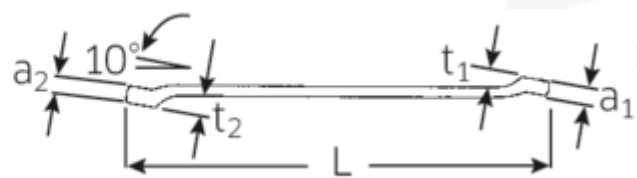

Double ended ring spanner, inch

230a

Art.No. 41612832
GTIN 4018754023080
Model 230 A 7/16 X 1/2

Label. Double ended ring spanner Spanner size 7/16 x 1/2 " L.225mm

- Features.**
- shallow offset
 - SAE AS 954 (dimensions and test loads)
 - Fed. Spec. GGG-W-636E
 - S.B.A.C. Techn. Spec. T.S. 48 up to 1/2"
 - HPQ® high performance steel, chrome plated

Advantages.

Shallow-crank

Technical Drawing.

Technical Attributes.

a1	8,7 mm
a2	9,1 mm
Drive profile	Double hexagon AS-drive

Logistics data.

Depth mm (IFS)	232
Width mm (IFS)	20
Height mm (IFS)	15
Length (packed, mm)	235

d1	16,7 mm	Width (packed, mm)	55
d2	19,5 mm	Height (packed, mm)	40
Length mm (L)	225 mm	Volume (packed, dm3)	0.517 dm3
Spanner width 1 [inch]	7/16 "	Art. no.	41612832
Spanner width s 2 [inch]	1/2 "	Weight (gross, kg)	1,050
t1	11,9 mm	Weight PAP (kg)	0,000
t2	12,6 mm	Weight PVC (kg)	0,009
		GTIN	4018754023080
		Country of origin	GERMANY
		Region of origin	Nordrhein-Westfalen
		WEEE/ElektroG	nicht ear-pflichtig
		Customs tariff no.	82041100
		Packing standard	10
		Weight	105 g