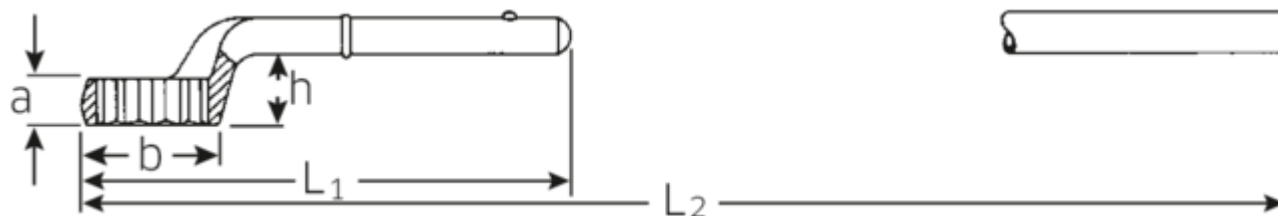

Heavy duty ring spanner

5

Art.No. 42020024
GTIN 4018754023394
Model 5 24 ZUG-RINGSCHLUESSEL

Label. Heavy duty ring spanner Spanner size 24mm L.180mm

Features.

- without tubular handle
- Chrome Alloy Steel, chrome plated

Technical Drawing.

Technical Attributes.

a	17 mm
Width mm (b)	38 mm
for no.	1
Height mm (h)	29,5 mm
L1	180 mm
L2	555 mm
Width across flats [mm]	24 mm
Spanner width 1 [mm]	24 mm

Logistics data.

Depth mm (IFS)	182
Width mm (IFS)	38
Height mm (IFS)	41
Length (packed, mm)	182
Width (packed, mm)	38
Height (packed, mm)	41
Volume (packed, dm3)	0.283556 dm3
Art. no.	42020024
Weight (gross, kg)	0,400
Weight PAP (kg)	0,000