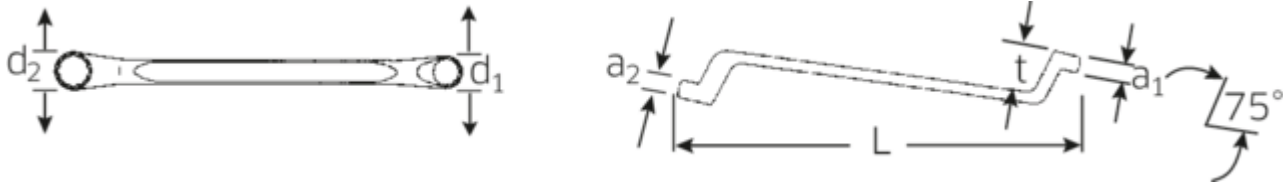

Double ended ring spanner, inch, offset

StahlwilleSTABIL®20a

Art.No. 41441620
GTIN 4018754022410
Model 20 A 1/4 X 5/16

Label. Double ended ring spanner Spanner size 1/4 x 5/16 " L.180mm

Features. StahlwilleSTABIL®

- offset
- Chrome Alloy Steel, chrome plated

Advantages.

Low-crank

Product highlights.

Slimmer.

Extremely thin-walled rings facilitate work in confined spaces. In addition, the rings are higher than standard nuts – which prevents the spanner seizing on the nut.

Excellent workmanship.

Technical Drawing.

Technical Attributes.

a1	7 mm
a2	7 mm
Drive profile	Double hexagon AS-drive
d1	11,8 mm
d2	13,1 mm
Length mm (L)	180 mm
Spanner width 1 [inch]	1/4 "
Spanner width s 2 [inch]	5/16 "
t	20 mm

Logistics data.

Depth mm (IFS)	185
Width mm (IFS)	14
Height mm (IFS)	22
Length (packed, mm)	203
Width (packed, mm)	67
Height (packed, mm)	37
Volume (packed, dm3)	0.503237 dm3
Art. no.	41441620
Weight (gross, kg)	0,550
Weight PAP (kg)	0,000
Weight PVC (kg)	0,009
GTIN	4018754022410
Country of origin	GERMANY
Region of origin	Nordrhein-Westfalen
WEEE/ElektroG	nicht ear-pflichtig
Customs tariff no.	82041100
Packing standard	10
Weight	55 g