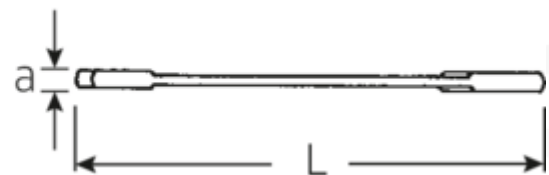

**Small double open ended spanner**  
**ELECTRIC, inch**

**ELECTRIC 12a**

Art.No. **40461010**  
GTIN **4018754019922**  
Model **12 A 5/32**

**Label.**

Double open-ended spanner, small Spanner size 5/32" L.70mm

**Features.**

- Straight design, jaw position 15° and 75°
- Sturdy, slim and lightweight intelligent design
- High bending strength due to double T-profile
- STAHLWILLE's round finish ensures a surface that is pleasant to the skin and has a good grip
- Extremely sturdy, exceptionally durable
- Drop-forged, hardened and cooled in oil bath
- Chrome-alloy steel, chrome plated

**Technical Drawing.**

**Technical Attributes.**

a	2 mm
Width mm (b)	10,5 mm
Length mm (L)	70 mm
Jaw angle	15/75 °
Spanner size [inch]	5/32 "
Spanner width 1 [inch]	5/32 "

**Logistics data.**

Depth mm (IFS)	70
Width mm (IFS)	11
Height mm (IFS)	2
Length (packed, mm)	70
Width (packed, mm)	40
Height (packed, mm)	7

<b>Spanner width s 2 [inch]</b>	5/32 "	<b>Volume (packed, dm3)</b>	0.0196 dm3
		<b>Art. no.</b>	40461010
		<b>Weight (gross, kg)</b>	0,053
		<b>Weight PAP (kg)</b>	0,000
		<b>Weight PVC (kg)</b>	0,002
		<b>GTIN</b>	4018754019922
		<b>Country of origin</b>	GERMANY
		<b>Region of origin</b>	Nordrhein-Westfalen
		<b>WEEE/ElektroG</b>	nicht ear-pflichtig
		<b>Customs tariff no.</b>	82041100
		<b>Packing standard</b>	10
		<b>Weight</b>	5 g