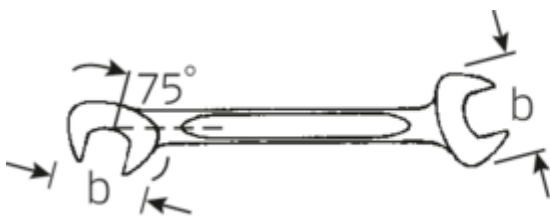

**Small double open ended spanner**  
**ELECTRIC, inch**

**ELECTRIC 12a**

Art.No. **40461010**  
GTIN **4018754019922**  
Model **12 A 5/32**

**Label.**

Double open-ended spanner, small Spanner size 5/32" L.70mm

**Features.**

- Straight design, jaw position 15° and 75°
- Sturdy, slim and lightweight intelligent design
- High bending strength due to double T-profile
- STAHLWILLE's round finish ensures a surface that is pleasant to the skin and has a good grip
- Extremely sturdy, exceptionally durable
- Drop-forged, hardened and cooled in oil bath
- Chrome-alloy steel, chrome plated

**Technical Drawing.**

**Technical Attributes.**

a	2 mm
Width mm (b)	10,5 mm
Length mm (L)	70 mm
Jaw angle	15/75 °
Spanner size [inch]	5/32 "
Spanner width 1 [inch]	5/32 "

**Logistics data.**

Depth mm (IFS)	70
Width mm (IFS)	11
Height mm (IFS)	2
Length (packed, mm)	70
Width (packed, mm)	40
Height (packed, mm)	7

<b>Spanner width s 2 [inch]</b>	5/32 "	<b>Volume (packed, dm3)</b>	0.0196 dm3
		<b>Art. no.</b>	40461010
		<b>Weight (gross, kg)</b>	0,053
		<b>Weight PAP (kg)</b>	0,000
		<b>Weight PVC (kg)</b>	0,002
		<b>GTIN</b>	4018754019922
		<b>Country of origin</b>	GERMANY
		<b>Region of origin</b>	Nordrhein-Westfalen
		<b>WEEE/ElektroG</b>	nicht ear-pflichtig
		<b>Customs tariff no.</b>	82041100
		<b>Packing standard</b>	10
		<b>Weight</b>	5 g