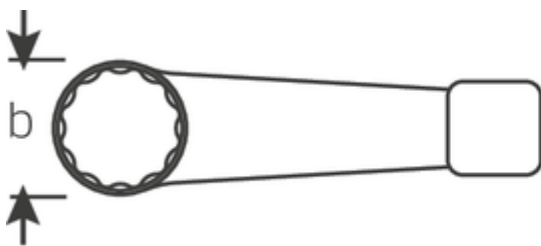

Striking face ring spanners, metric

4205

Art.No. **42050055**
GTIN **4018754024254**
Model **4205 55 SCHLAG-
RINGSCHLUESSEL**

Label. Striking face ring spanner Spanner size 55mm L.270mm

Features.

- DIN 7444
- Special steel, steel grey

Advantages.

DIN 7444

Technical Drawing.

Technical Attributes.

a	25 mm
Width mm (b)	87,5 mm
Length mm (L)	270 mm
Width across flats [mm]	55 mm
Spanner width 1 [mm]	55 mm

Logistics data.

Depth mm (IFS)	270
Width mm (IFS)	86
Height mm (IFS)	25
Length (packed, mm)	270
Width (packed, mm)	86

Height (packed, mm)	25
Volume (packed, dm³)	0.5805 dm ³
Art. no.	42050055
Weight (gross, kg)	1,375
Weight PAP (kg)	0,000
Weight PVC (kg)	0,000
GTIN	4018754024254
Country of origin	GERMANY
Region of origin	Nordrhein-Westfalen
WEEE/ElektroG	nicht ear-pflichtig
Customs tariff no.	82041100
Packing standard	1
Weight	1375 g