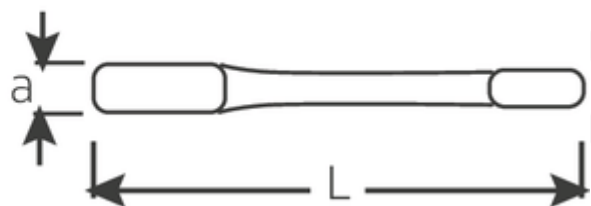

Striking face ring spanners, metric

4205

Art.No. **42050055**
GTIN **4018754024254**
Model **4205 55 SCHLAG-
RINGSCHLUESSEL**

Label. Striking face ring spanner Spanner size 55mm L.270mm

Features.

- DIN 7444
- Special steel, steel grey

Advantages.

DIN 7444

Technical Drawing.

Technical Attributes.

a	25 mm
Width mm (b)	87,5 mm
Length mm (L)	270 mm
Width across flats [mm]	55 mm
Spanner width 1 [mm]	55 mm

Logistics data.

Depth mm (IFS)	270
Width mm (IFS)	86
Height mm (IFS)	25
Length (packed, mm)	270
Width (packed, mm)	86

Height (packed, mm)	25
Volume (packed, dm³)	0.5805 dm ³
Art. no.	42050055
Weight (gross, kg)	1,375
Weight PAP (kg)	0,000
Weight PVC (kg)	0,000
GTIN	4018754024254
Country of origin	GERMANY
Region of origin	Nordrhein-Westfalen
WEEE/ElektroG	nicht ear-pflichtig
Customs tariff no.	82041100
Packing standard	1
Weight	1375 g