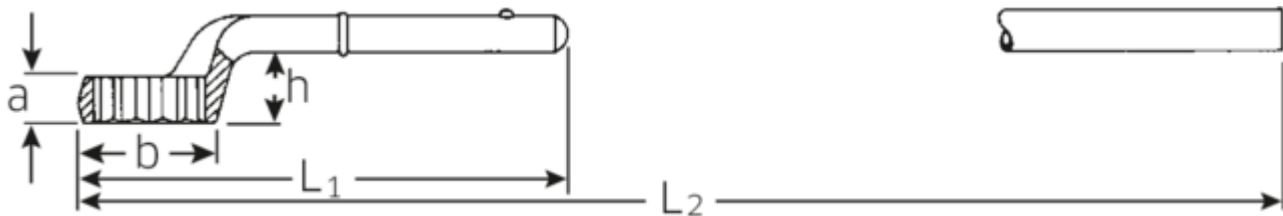

Heavy duty ring spanner

5

Art.No. 42020030
GTIN 4018754023417
Model 5 30 ZUG-RINGSCHLUESSEL

Label. Heavy duty ring spanner Spanner size 30mm L.200mm

Features.

- without tubular handle
- Chrome Alloy Steel, chrome plated

Technical Drawing.

Technical Attributes.

a	18 mm
Width mm (b)	47 mm
for no.	1
Height mm (h)	33,5 mm
L1	200 mm
L2	565 mm
Width across flats [mm]	30 mm
Spanner width 1 [mm]	30 mm

Logistics data.

Depth mm (IFS)	203
Width mm (IFS)	48
Height mm (IFS)	44
Length (packed, mm)	203
Width (packed, mm)	48
Height (packed, mm)	44
Volume (packed, dm3)	0.428736 dm3
Art. no.	42020030
Weight (gross, kg)	0,525
Weight PAP (kg)	0,000