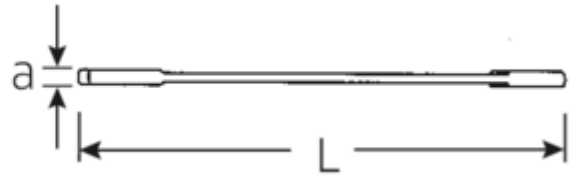

Double-ended open-jaw spanners, metric

MOTOR 10

Art.No. **40031213**
GTIN **4018754017799**
Model **10 12 X 13**

Label.

Double open-ended spanners Spanner size 12 x 13 mm L.170mm

Features.

- Straight design, jaw position 15°
- Sturdy, slim and lightweight intelligent design
- High bending strength due to double T-profile
- STAHLWILLE round finish ensures a surface that is pleasant to the skin and has a good grip
- Extremely sturdy, exceptionally durable
- Drop-forged, hardened and cooled in oil bath
- Chrome-alloy steel, chrome plated
- DIN 3110, ISO 10102

Ideal for a wide range of car, bicycle, motorcycle, and industrial jobs

Technical Drawing.

Technical Attributes.

| | |
|-------------------------|------------|
| a | 5,3 mm |
| b1 | 28 mm |
| b2 | 30 mm |
| Length mm (L) | 170 mm |
| Jaw angle | 15 ° |
| Width across flats [mm] | 12 x 13 mm |
| Spanner width 1 [mm] | 12 mm |
| Spanner width 2 [mm] | 13 mm |