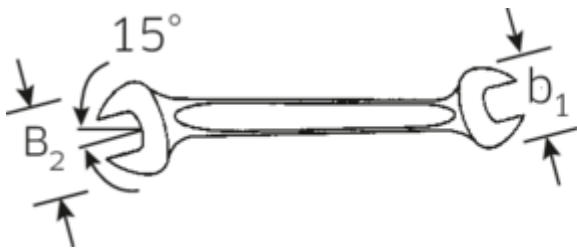

Double-ended open-jaw spanners, metric

MOTOR 10

Art.No. **40031213**
GTIN **4018754017799**
Model **10 12 X 13**

Label.

Double open-ended spanners Spanner size 12 x 13 mm L.170mm

Features.

- Straight design, jaw position 15°
- Sturdy, slim and lightweight intelligent design
- High bending strength due to double T-profile
- STAHLWILLE round finish ensures a surface that is pleasant to the skin and has a good grip
- Extremely sturdy, exceptionally durable
- Drop-forged, hardened and cooled in oil bath
- Chrome-alloy steel, chrome plated
- DIN 3110, ISO 10102

Ideal for a wide range of car, bicycle, motorcycle, and industrial jobs

Technical Drawing.

Technical Attributes.

| | |
|-------------------------|------------|
| a | 5,3 mm |
| b1 | 28 mm |
| b2 | 30 mm |
| Length mm (L) | 170 mm |
| Jaw angle | 15 ° |
| Width across flats [mm] | 12 x 13 mm |
| Spanner width 1 [mm] | 12 mm |
| Spanner width 2 [mm] | 13 mm |