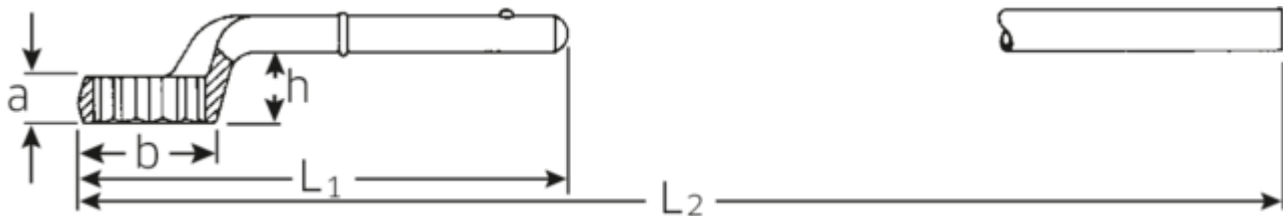

Heavy duty ring spanner

5

Art.No. 42020036
GTIN 4018754023455
Model 5 36 ZUG-RINGSCHLUESSEL

Label. Heavy duty ring spanner Spanner size 36mm L.245mm

Features.

- without tubular handle
- Chrome Alloy Steel, chrome plated

Technical Drawing.

Technical Attributes.

a	20 mm
Width mm (b)	54 mm
for no.	2
Height mm (h)	35,5 mm
L1	245 mm
L2	735 mm
Width across flats [mm]	36 mm
Spanner width 1 [mm]	36 mm

Logistics data.

Depth mm (IFS)	245
Width mm (IFS)	54
Height mm (IFS)	20
Length (packed, mm)	250
Width (packed, mm)	55
Height (packed, mm)	21
Volume (packed, dm3)	0.28875 dm3
Art. no.	42020036
Weight (gross, kg)	0,816
Weight PAP (kg)	0,000