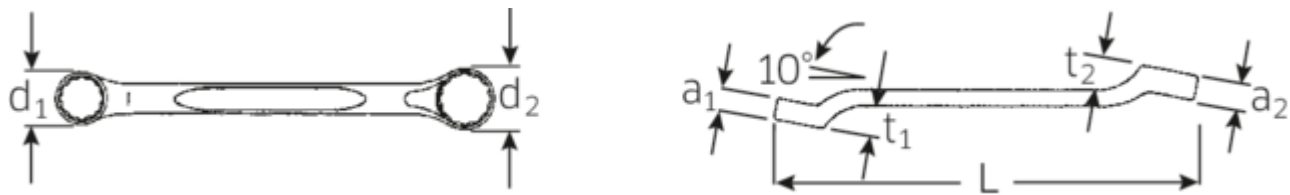

## Double ended ring spanner, inch, short

**180a**

Art.No. **41602428**  
GTIN **4018754023028**  
Model **180 A 3/8 X 7/16**

### Label.

Double ended ring spanner Spanner size 3/8 x 7/16 " L.122mm

### Slimmer.

Extremely thin-walled rings facilitate work in confined spaces. In addition, the rings are higher than standard nuts – which prevents the spanner seizing on the nut.

## Technical Attributes.

a1	6,7 mm
a2	7,8 mm
Drive profile	Double hexagon AS-drive
d1	14,6 mm
d2	16,7 mm
Length mm (L)	122 mm
Spanner width 1 [inch]	3/8 "
Spanner width s 2 [inch]	7/16 "
t1	9 mm
t2	10 mm