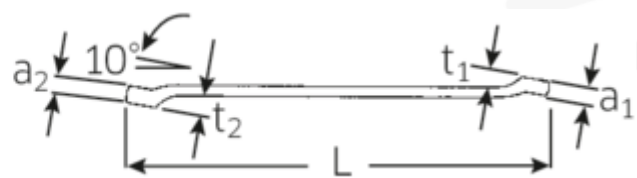

Technical Drawing.

Technical Attributes.

a1	15 mm
a2	16 mm
Drive profile	Double hexagon AS-drive

Logistics data.

Depth mm (IFS)	375
Width mm (IFS)	40
Height mm (IFS)	28
Length (packed, mm)	470