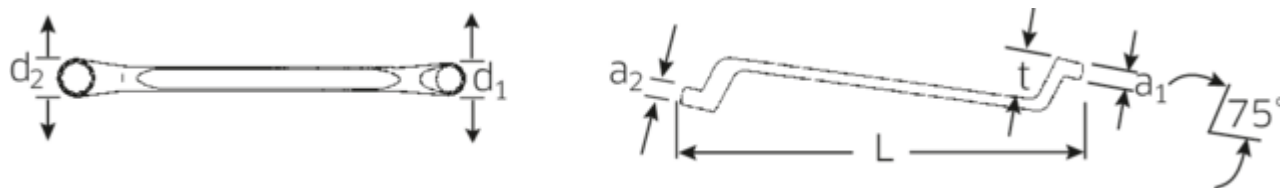

Double ended ring spanner, metric, offset

StahlwilleSTABIL®20

Art.No. 41041317
GTIN 4018754020911
Model 20 13 X 17

Label. Double ended ring spanner Spanner size 13 x 17 mm L.245mm

Features. StahlwilleSTABIL®

- offset
- DIN 838/ISO 10104
- Chrome Alloy Steel, chrome plated

Advantages.

Low-crank

Product highlights.

Slimmer.

Extremely thin-walled rings facilitate work in confined spaces. In addition, the rings are higher than standard nuts – which prevents the spanner seizing on the nut.

Excellent workmanship.

Technical Drawing.

Technical Attributes.

a1	10 mm
a2	12 mm
Drive profile	Double hexagon AS-drive
d1	20 mm
d2	25,3 mm
Length mm (L)	245 mm
Spanner width 1 [mm]	13 mm
Spanner width 2 [mm]	17 mm
t	27 mm

Logistics data.

Depth mm (IFS)	260
Width mm (IFS)	26
Height mm (IFS)	31
Length (packed, mm)	276
Width (packed, mm)	88
Height (packed, mm)	50
Volume (packed, dm ³)	1.2144 dm ³
Art. no.	41041317
Weight (gross, kg)	1,690
Weight PAP (kg)	0,000
Weight PVC (kg)	0,013
GTIN	4018754020911
Country of origin	GERMANY
Region of origin	Nordrhein-Westfalen
WEEE/ElektroG	nicht ear-pflichtig
Customs tariff no.	82041100
Packing standard	10
Weight	169 g