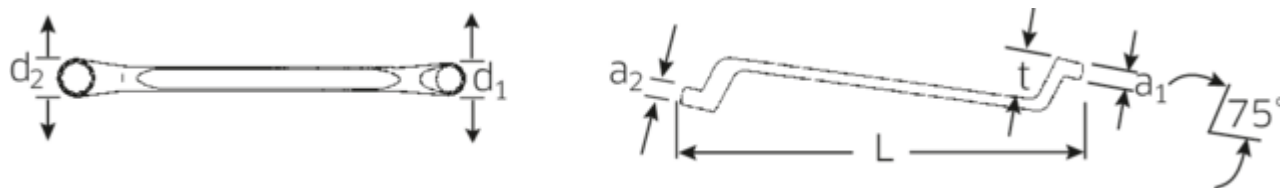

Double ended ring spanner, inch, offset

StahlwilleSTABIL®20a

Art.No. 41442428
GTIN 4018754022427
Model 20 A 3/8 X 7/16

Label. Double ended ring spanner Spanner size 3/8 x 7/16 " L.200mm

Features. StahlwilleSTABIL®

- offset
- Chrome Alloy Steel, chrome plated

Advantages.

Low-crank

Product highlights.

Slimmer.
Extremely thin-walled rings facilitate work in confined spaces. In addition, the rings are higher than standard nuts – which prevents the spanner seizing on the nut.

Excellent workmanship.

Technical Drawing.

Technical Attributes.

a1	9 mm
a2	9 mm
Drive profile	Double hexagon AS-drive
d1	15,8 mm
d2	17,2 mm
Length mm (L)	200 mm
Spanner width 1 [inch]	3/8 "
Spanner width s 2 [inch]	7/16 "
t	23 mm

Logistics data.

Depth mm (IFS)	206
Width mm (IFS)	17
Height mm (IFS)	26
Length (packed, mm)	215
Width (packed, mm)	68
Height (packed, mm)	35
Volume (packed, dm3)	0.5117 dm3
Art. no.	41442428
Weight (gross, kg)	0,880
Weight PAP (kg)	0,000
Weight PVC (kg)	0,010
GTIN	4018754022427
Country of origin	GERMANY
Region of origin	Nordrhein-Westfalen
WEEE/ElektroG	nicht ear-pflichtig
Customs tariff no.	82041100
Packing standard	10
Weight	88 g