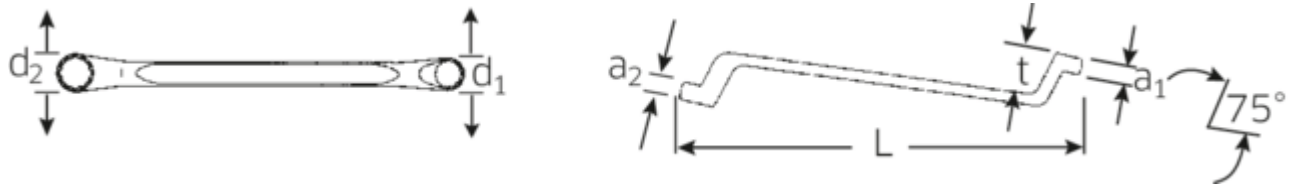

## Product highlights.

**Slimmer.**  
Extremely thin-walled rings facilitate work in confined spaces. In addition, the rings are higher than standard nuts – which prevents the spanner seizing on the nut.

## Technical Attributes.

a1	14 mm
a2	15 mm
Drive profile	Double hexagon AS-drive
d1	34,7 mm
d2	37,3 mm
Length mm (L)	330 mm
Spanner width 1 [inch]	15/16 "
Spanner width s 2 [inch]	1 "
t	34 mm