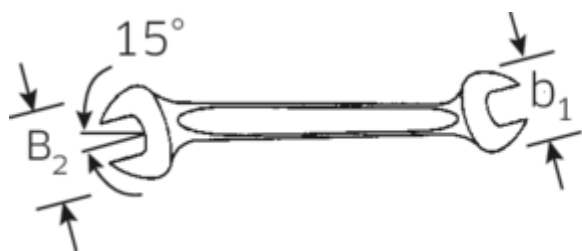

#### Label.

Double open-ended spanners Spanner size 14 x 15 mm L.190mm

#### Features.

- Straight design, jaw position 15°
- Sturdy, slim and lightweight intelligent design
- High bending strength due to double T-profile
- STAHLWILLE round finish ensures a surface that is pleasant to the skin and has a good grip
- Extremely sturdy, exceptionally durable
- Drop-forged, hardened and cooled in oil bath
- Chrome-alloy steel, chrome plated
- DIN 3110, ISO 10102

## Technical Attributes.

a	5,3 mm
b1	32 mm
b2	35 mm
Length mm (L)	190 mm
Jaw angle	15 °
Width across flats [mm]	14 x 15 mm
Spanner width 1 [mm]	14 mm
Spanner width 2 [mm]	15 mm