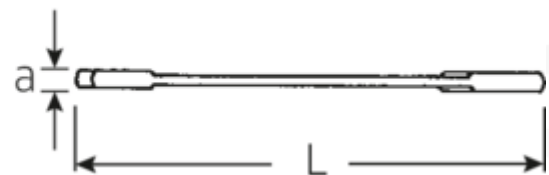

Small double open ended spanner
ELECTRIC, metric

ELECTRIC 12

Art.No. **40060404**
GTIN **4018754018550**
Model **12 4**

Label.

Double open-ended spanner, small Spanner size 4mm L.70mm

Features.

- Straight design, jaw position 15° and 75°
- Sturdy, slim and lightweight intelligent design
- High bending strength due to double T-profile
- STAHLWILLE's round finish ensures a surface that is pleasant to the skin and has a good grip
- Extremely sturdy, exceptionally durable
- Drop-forged, hardened and cooled in oil bath
- Chrome-alloy steel, chrome plated

Technical Drawing.

Technical Attributes.

a	2 mm
Width mm (b)	10,5 mm
Length mm (L)	70 mm
Jaw angle	15/75 °
Width across flats [mm]	4 mm
Spanner width 1 [mm]	4 mm

Logistics data.

Depth mm (IFS)	70
Width mm (IFS)	11
Height mm (IFS)	2
Length (packed, mm)	90
Width (packed, mm)	40
Height (packed, mm)	7

Spanner width 2 [mm]	4 mm	Volume (packed, dm3)	0.0252 dm3
		Art. no.	40060404
		Weight (gross, kg)	0,053
		Weight PAP (kg)	0,000
		Weight PVC (kg)	0,002
		GTIN	4018754018550
		Country of origin	GERMANY
		Region of origin	Nordrhein-Westfalen
		WEEE/ElektroG	nicht ear-pflichtig
		Customs tariff no.	82041100
		Packing standard	10
		Weight	5 g

40065555 12 5,5

Double open-ended spanner, small
Spanner size 5,5mm L.78mm

4018754018703

GTIN-Code.

STAHLWILLE Eduard Wille GmbH & Co. KG

Lindenallee 27 · 42349 Wuppertal · Germany · Phone: +49 202 4791-0 · Fax: +49 202 4791-200
info@stahlwille.de · www.stahlwille.com · Copyright by STAHLWILLE Eduard Wille GmbH & Co. KG, Wuppertal
Copyright by STAHLWILLE Eduard Wille GmbH & Co. KG, Wuppertal