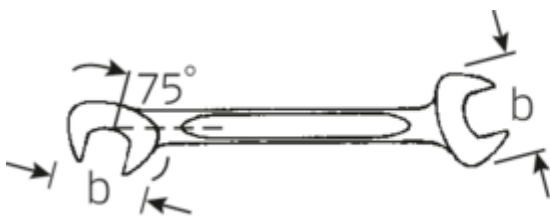

Small double open ended spanner
ELECTRIC, metric

ELECTRIC 12

Art.No. **40060404**
GTIN **4018754018550**
Model **12 4**

Label.

Double open-ended spanner, small Spanner size 4mm L.70mm

Features.

- Straight design, jaw position 15° and 75°
- Sturdy, slim and lightweight intelligent design
- High bending strength due to double T-profile
- STAHLWILLE's round finish ensures a surface that is pleasant to the skin and has a good grip
- Extremely sturdy, exceptionally durable
- Drop-forged, hardened and cooled in oil bath
- Chrome-alloy steel, chrome plated

Technical Drawing.

Technical Attributes.

a	2 mm
Width mm (b)	10,5 mm
Length mm (L)	70 mm
Jaw angle	15/75 °
Width across flats [mm]	4 mm
Spanner width 1 [mm]	4 mm

Logistics data.

Depth mm (IFS)	70
Width mm (IFS)	11
Height mm (IFS)	2
Length (packed, mm)	90
Width (packed, mm)	40
Height (packed, mm)	7

Spanner width 2 [mm]	4 mm	Volume (packed, dm3)	0.0252 dm3
		Art. no.	40060404
		Weight (gross, kg)	0,053
		Weight PAP (kg)	0,000
		Weight PVC (kg)	0,002
		GTIN	4018754018550
		Country of origin	GERMANY
		Region of origin	Nordrhein-Westfalen
		WEEE/ElektroG	nicht ear-pflichtig
		Customs tariff no.	82041100
		Packing standard	10
		Weight	5 g