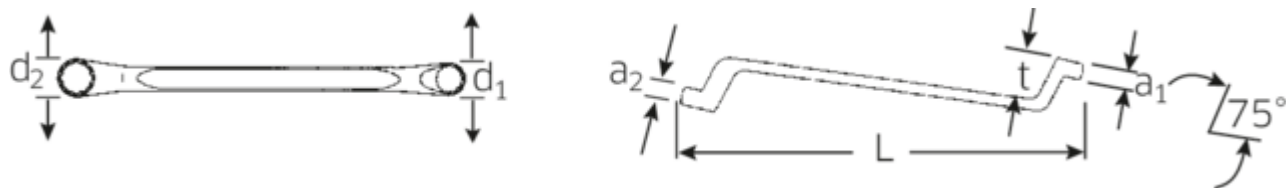

### **Slimmer.**

Extremely thin-walled rings facilitate work in confined spaces. In addition, the rings are higher than standard nuts – which prevents the spanner seizing on the nut.

## Technical Attributes.

a1	15 mm
a2	15 mm
Drive profile	Double hexagon AS-drive
d1	38,3 mm
d2	42,6 mm
Length mm (L)	360 mm
Spanner width 1 [mm]	27 mm
Spanner width 2 [mm]	30 mm
t	37 mm