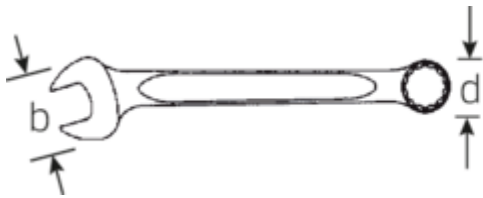

Advantages.

Made in Germany – STAHLWILLE Combination spanner OPEN BOX, inch 1 1/16", open end 15° angled, length 300 mm, DIN 3113 Form A, , 40485050

Special manufacturing process allows for thin-walled rings – perfect for screwing in hard-to-reach places

Product highlights.

More robust.

When force is applied to a spanner, the greatest force acts on the area between the jaw and the shank, which is why STAHLWILLE spanners are reinforced at this point. The special design makes the load zones more resilient, which reduces the risk of breakage to a minimum.

Slimmer.

Extremely thin-walled rings facilitate work in confined spaces. In addition, the rings are higher than standard nuts – which prevents the spanner seizing on the nut.

Technical Drawing.

Technical Attributes.

a1	8,4 mm
a2	14,5 mm
Width mm (b)	60 mm
d	39,2 mm
DIN	DIN 3113 Form A
Length mm (L)	300 mm
Jaw angle	15 °
Spanner size [inch]	1 1/16 "
Spanner width 1 [inch]	1 1/16 "
Spanner width s 2 [inch]	1 1/16 "