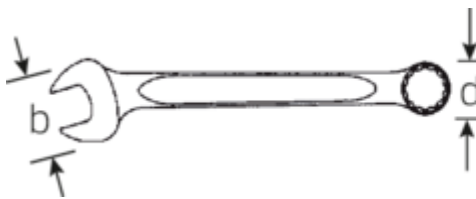

Advantages.

Made in Germany – STAHLWILLE Combination spanner OPEN BOX, metric 5,5 mm, open end 15 °angled, length 100 mm, DIN 3113 Form A, , 40085500

Special manufacturing process allows for thin-walled rings – perfect for screwing in hard-to-reach places

Product highlights.

More robust.

When force is applied to a spanner, the greatest force acts on the area between the jaw and the shank, which is why STAHLWILLE spanners are reinforced at this point. The special design makes the load zones more resilient, which reduces the risk of breakage to a minimum.

**More robust.**

When force is applied to a spanner, the greatest force acts on the area between the jaw and the shank, which is why STAHLWILLE spanners are reinforced at this point. The special design makes the load zones more resilient, which reduces the risk of breakage to a minimum.

**Slimmer.**

Extremely thin-walled rings facilitate work in confined spaces. In addition, the rings are higher than standard nuts – which prevents the spanner seizing on the nut.

Technical Drawing.**Technical Attributes.**