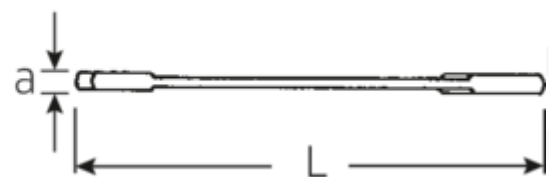

Small double open ended spanner
ELECTRIC, inch

ELECTRIC 12a

Art.No. **40461616**
GTIN **4018754019977**
Model **12 A 1/4**

Label.

Double open-ended spanner, small Spanner size 1/4" L.91mm

Features.

- Straight design, jaw position 15° and 75°
- Sturdy, slim and lightweight intelligent design
- High bending strength due to double T-profile
- STAHLWILLE's round finish ensures a surface that is pleasant to the skin and has a good grip
- Extremely sturdy, exceptionally durable
- Drop-forged, hardened and cooled in oil bath
- Chrome-alloy steel, chrome plated

Technical Drawing.

Technical Attributes.

a	2 mm
Width mm (b)	14,7 mm
Length mm (L)	91 mm
Jaw angle	15/75 °
Spanner size [inch]	1/4 "
Spanner width 1 [inch]	1/4 "

Logistics data.

Depth mm (IFS)	91
Width mm (IFS)	15
Height mm (IFS)	2
Length (packed, mm)	100
Width (packed, mm)	40
Height (packed, mm)	11

Spanner width s 2 [inch]	1/4 "	Volume (packed, dm3)	0.044 dm3
		Art. no.	40461616
		Weight (gross, kg)	0,094
		Weight PAP (kg)	0,000
		Weight PVC (kg)	0,003
		GTIN	4018754019977
		Country of origin	GERMANY
		Region of origin	Nordrhein-Westfalen
		WEEE/ElektroG	nicht ear-pflichtig
		Customs tariff no.	82041100
		Packing standard	10
		Weight	9 g