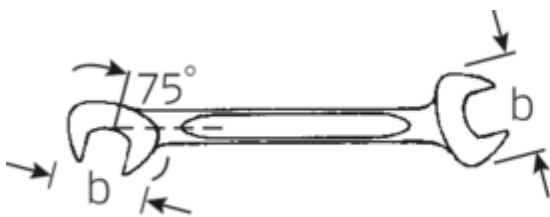

Small double open ended spanner
ELECTRIC, inch

ELECTRIC 12a

Art.No. **40461616**
GTIN **4018754019977**
Model **12 A 1/4**

Label.

Double open-ended spanner, small Spanner size 1/4" L.91mm

Features.

- Straight design, jaw position 15° and 75°
- Sturdy, slim and lightweight intelligent design
- High bending strength due to double T-profile
- STAHLWILLE's round finish ensures a surface that is pleasant to the skin and has a good grip
- Extremely sturdy, exceptionally durable
- Drop-forged, hardened and cooled in oil bath
- Chrome-alloy steel, chrome plated

Technical Drawing.

Technical Attributes.

a	2 mm
Width mm (b)	14,7 mm
Length mm (L)	91 mm
Jaw angle	15/75 °
Spanner size [inch]	1/4 "
Spanner width 1 [inch]	1/4 "

Logistics data.

Depth mm (IFS)	91
Width mm (IFS)	15
Height mm (IFS)	2
Length (packed, mm)	100
Width (packed, mm)	40
Height (packed, mm)	11

Spanner width s 2 [inch]	1/4 "	Volume (packed, dm3)	0.044 dm3
		Art. no.	40461616
		Weight (gross, kg)	0,094
		Weight PAP (kg)	0,000
		Weight PVC (kg)	0,003
		GTIN	4018754019977
		Country of origin	GERMANY
		Region of origin	Nordrhein-Westfalen
		WEEE/ElektroG	nicht ear-pflichtig
		Customs tariff no.	82041100
		Packing standard	10
		Weight	9 g