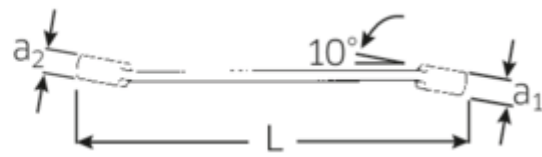

OPEN RING spanner, metric, double hex.

OPEN RING 24

Art.No. **41082224**
GTIN **4018754021994**
Model **24 22 X 24**

Label.

OPEN RING spanner Spanner size 22 x 24 mm L.245mm

Features.

- double hex.
- DIN 3118/ISO 3318
- Chrome Alloy Steel, chrome plated

Advantages.

With bi-hexagon

Product highlights.

Slimmer.

Extremely thin-walled rings facilitate work in confined spaces. In addition, the rings are higher than standard nuts – which prevents the spanner seizing on the nut.

Excellent workmanship.

Technical Drawing.

Technical Attributes.

a1	15 mm
a2	16 mm
Drive profile	Double hexagon AS-drive
d1	37 mm
d2	40,5 mm
Length mm (L)	245 mm
m1	17 mm
m2	18 mm
Spanner width 1 [mm]	22 mm
Spanner width 2 [mm]	24 mm

Logistics data.

Depth mm (IFS)	243
Width mm (IFS)	42
Height mm (IFS)	22
Length (packed, mm)	270
Width (packed, mm)	80
Height (packed, mm)	58
Volume (packed, dm3)	1.2528 dm3
Art. no.	41082224
Weight (gross, kg)	1,270
Weight PAP (kg)	0,000
Weight PVC (kg)	0,012
GTIN	4018754021994
Country of origin	GERMANY
Region of origin	Nordrhein-Westfalen
WEEE/ElektroG	nicht ear-pflichtig
Customs tariff no.	82041100
Packing standard	5
Weight	251 g