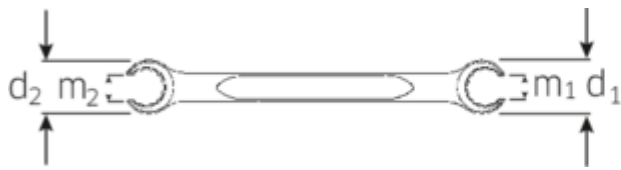

OPEN RING spanner, metric, double hex.

OPEN RING 24

Art.No. **41082224**
GTIN **4018754021994**
Model **24 22 X 24**

Label.

OPEN RING spanner Spanner size 22 x 24 mm L.245mm

Features.

- double hex.
- DIN 3118/ISO 3318
- Chrome Alloy Steel, chrome plated

Advantages.

With bi-hexagon

Product highlights.

Slimmer.

Extremely thin-walled rings facilitate work in confined spaces. In addition, the rings are higher than standard nuts – which prevents the spanner seizing on the nut.

Excellent workmanship.

Technical Drawing.

Technical Attributes.

a1	15 mm
a2	16 mm
Drive profile	Double hexagon AS-drive
d1	37 mm
d2	40,5 mm
Length mm (L)	245 mm
m1	17 mm
m2	18 mm
Spanner width 1 [mm]	22 mm
Spanner width 2 [mm]	24 mm

Logistics data.

Depth mm (IFS)	243
Width mm (IFS)	42
Height mm (IFS)	22
Length (packed, mm)	270
Width (packed, mm)	80
Height (packed, mm)	58
Volume (packed, dm3)	1.2528 dm3
Art. no.	41082224
Weight (gross, kg)	1,270
Weight PAP (kg)	0,000
Weight PVC (kg)	0,012
GTIN	4018754021994
Country of origin	GERMANY
Region of origin	Nordrhein-Westfalen
WEEE/ElektroG	nicht ear-pflichtig
Customs tariff no.	82041100
Packing standard	5
Weight	251 g