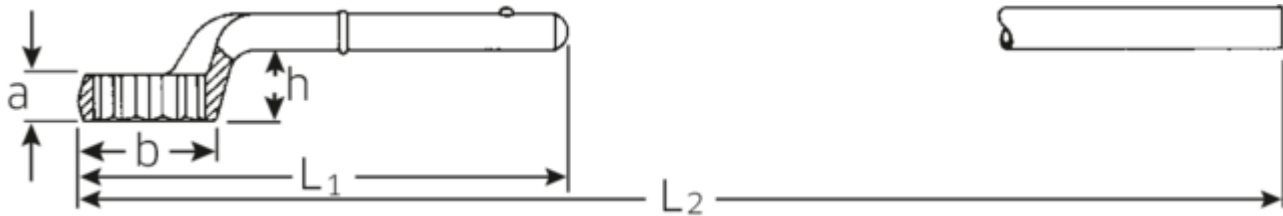

Heavy duty ring spanner

5

Art.No. 42020090
GTIN 4018754023622
Model 5 90 ZUG-RINGSCHLUESSEL

Label. Heavy duty ring spanner Spanner size 90mm L.410mm

Features.

- without tubular handle
- Chrome Alloy Steel, chrome plated

Technical Drawing.

Technical Attributes.

a	45 mm
Width mm (b)	140 mm
for no.	4
Height mm (h)	63 mm
L1	410 mm
L2	1100 mm
Width across flats [mm]	90 mm
Spanner width 1 [mm]	90 mm

Logistics data.

Depth mm (IFS)	410
Width mm (IFS)	140
Height mm (IFS)	63
Length (packed, mm)	420
Width (packed, mm)	140
Height (packed, mm)	63
Volume (packed, dm3)	3.7044 dm3
Art. no.	42020090
Weight (gross, kg)	5,238
Weight PAP (kg)	0,000