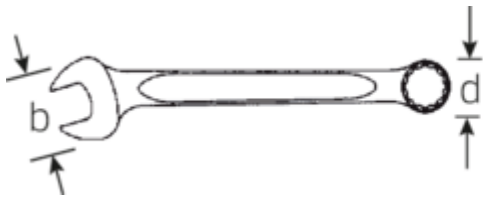

Advantages.

Made in Germany – STAHLWILLE Combination spanner OPEN BOX, inch 5/16 ", open end 15 °angled, length 115 mm, DIN 3113 Form A, , 40482020

Special manufacturing process allows for thin-walled rings – perfect for screwing in hard-to-reach places

Product highlights.

More robust.

When force is applied to a spanner, the greatest force acts on the area between the jaw and the shank, which is why STAHLWILLE spanners are reinforced at this point. The special design makes the load zones more resilient, which reduces the risk of breakage to a minimum.

Slimmer.

Extremely thin-walled rings facilitate work in confined spaces. In addition, the rings are higher than standard nuts – which prevents the spanner seizing on the nut.

Technical Drawing.

Technical Attributes.

a1	4,2 mm
a2	7 mm
Width mm (b)	18 mm
d	12,4 mm
DIN	DIN 3113 Form A
Length mm (L)	115 mm
Jaw angle	15 °
Spanner size [inch]	5/16 "
Spanner width 1 [inch]	5/16 "
Spanner width s 2 [inch]	5/16 "

Logistics data.