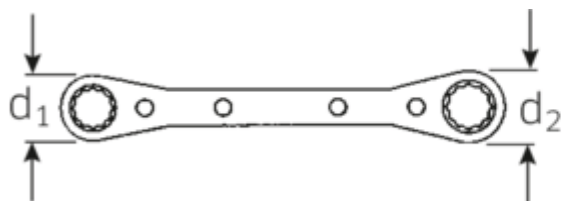

Ratchet ring spanner, inch, double hex.

25aN

Art.No. **41563234**
GTIN **4018754164479**
Model **25AN 1/2 X 9/16**
RATSCHENRINGSCHLUESSEL

Label. Ratchet ring spanner Spanner size 1/2 x 9/16 " L.174mm

Features.

- With double hex
- Like No. 25, but in an all-steel design
- Fed. Spec. GGG-W-001405

Advantages.

Like No. 25, but in all-steel design

Technical Drawing.

Technical Attributes.

a	12 mm
Drive profile	Double hexagon AS-drive
d1	26 mm
d2	30 mm

Logistics data.

Depth mm (IFS)	75
Width mm (IFS)	15
Height mm (IFS)	7
Length (packed, mm)	75
Width (packed, mm)	15

Length mm (L) 174 mm
Spanner width 1 [inch] 1/2 "
Spanner width s 2 [inch] 9/16 "

Height (packed, mm) 7
Volume (packed, dm³) 0.007875 dm³
Art. no. 41563234
Weight (gross, kg) 0,160
Weight PAP (kg) 0,000
Weight PVC (kg) 0,005
GTIN 4018754164479
Country of origin UNITED STATES
Region of origin Ausländischer Ursprung
WEEE/ElektroG nicht ear-pflichtig
Customs tariff no. 82041100
Packing standard 1
Weight 160 g

Variants.

Art. no.	Art. no. (ERP)	Description	GTIN
41561620	25AN 1/4 X 5/16 RATSCHENRINGSCHLUESSEL	Ratchet ring spanner Spanner size 1/4 x 5/16 " L.109mm	4018754164448
41562022	25AN 5/16 X 11/32 RATSCHENRINGSCHLUESSEL	Ratchet ring spanner Spanner size 5/16 x 11/32 " L.109mm	4018754164455
41562428	25AN 3/8 X 7/16 RATSCHENRINGSCHLUESSEL	Ratchet ring spanner Spanner size 3/8 x 7/16 " L.139mm	4018754164462
41563234	25AN 1/2 X 9/16 RATSCHENRINGSCHLUESSEL	Ratchet ring spanner Spanner size 1/2 x 9/16 " L.174mm	4018754164479
41563638	25AN 5/8 X 11/16 RATSCHENRINGSCHLUESSEL	Ratchet ring spanner Spanner size 5/8 x 11/16 " L.205mm	4018754164486
41564044	25AN 3/4 X 7/8 RATSCHENRINGSCHLUESSEL	Ratchet ring spanner Spanner size 3/4 x 7/8 " L.235mm	4018754164493
41564246	25AN 13/16 X 15/16 RATSCHENRINGSCHLUESSEL	Ratchet ring spanner Spanner size 13/16 x 15/16 " L.235mm	4018754164509