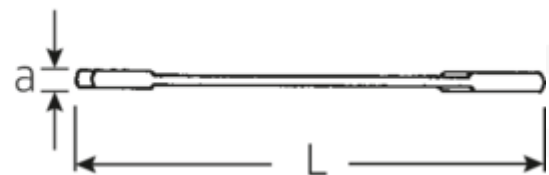

Small double open ended spanner
ELECTRIC, inch

ELECTRIC 12a

Art.No. **40461313**
GTIN **4018754019946**
Model **12 A 13/64**

Label.

Double open-ended spanner, small Spanner size 13/64" L.78mm

Features.

- Straight design, jaw position 15° and 75°
- Sturdy, slim and lightweight intelligent design
- High bending strength due to double T-profile
- STAHLWILLE's round finish ensures a surface that is pleasant to the skin and has a good grip
- Extremely sturdy, exceptionally durable
- Drop-forged, hardened and cooled in oil bath
- Chrome-alloy steel, chrome plated

Technical Drawing.

Technical Attributes.

a	2 mm
Width mm (b)	12,6 mm
Length mm (L)	78 mm
Jaw angle	15/75 °
Spanner size [inch]	13/64 "
Spanner width 1 [inch]	13/64 "

Logistics data.

Depth mm (IFS)	78
Width mm (IFS)	13
Height mm (IFS)	2
Length (packed, mm)	90
Width (packed, mm)	40
Height (packed, mm)	10

Spanner width s 2 [inch]	13/64 "	Volume (packed, dm3)	0.036 dm3
		Art. no.	40461313
		Weight (gross, kg)	0,073
		Weight PAP (kg)	0,000
		Weight PVC (kg)	0,002
		GTIN	4018754019946
		Country of origin	GERMANY
		Region of origin	Nordrhein-Westfalen
		WEEE/ElektroG	nicht ear-pflichtig
		Customs tariff no.	82041100
		Packing standard	10
		Weight	7 g