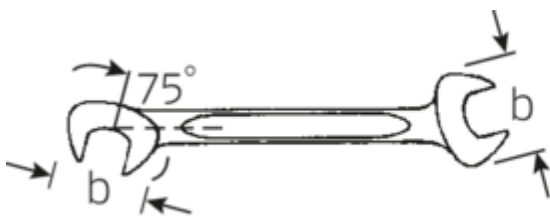

Small double open ended spanner
ELECTRIC, inch

ELECTRIC 12a

Art.No. **40461313**
GTIN **4018754019946**
Model **12 A 13/64**

Label.

Double open-ended spanner, small Spanner size 13/64" L.78mm

Features.

- Straight design, jaw position 15° and 75°
- Sturdy, slim and lightweight intelligent design
- High bending strength due to double T-profile
- STAHLWILLE's round finish ensures a surface that is pleasant to the skin and has a good grip
- Extremely sturdy, exceptionally durable
- Drop-forged, hardened and cooled in oil bath
- Chrome-alloy steel, chrome plated

Technical Drawing.

Technical Attributes.

a	2 mm
Width mm (b)	12,6 mm
Length mm (L)	78 mm
Jaw angle	15/75 °
Spanner size [inch]	13/64 "
Spanner width 1 [inch]	13/64 "

Logistics data.

Depth mm (IFS)	78
Width mm (IFS)	13
Height mm (IFS)	2
Length (packed, mm)	90
Width (packed, mm)	40
Height (packed, mm)	10

Spanner width s 2 [inch]	13/64 "	Volume (packed, dm3)	0.036 dm3
		Art. no.	40461313
		Weight (gross, kg)	0,073
		Weight PAP (kg)	0,000
		Weight PVC (kg)	0,002
		GTIN	4018754019946
		Country of origin	GERMANY
		Region of origin	Nordrhein-Westfalen
		WEEE/ElektroG	nicht ear-pflichtig
		Customs tariff no.	82041100
		Packing standard	10
		Weight	7 g